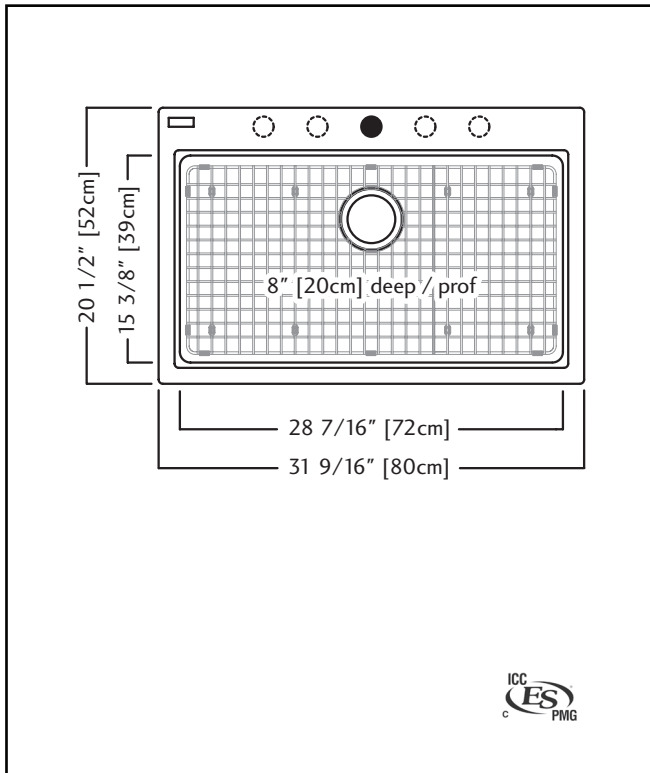

### TECHNICAL FEATURES

OVERALL SINK SIZE (OD)	20 1/2" FB x 31 9/16" LR
BOWL SIZE (ID)	15 3/8" FB x 28 7/16" LR x 8" DP
MINIMUM CABINET SIZE	33"
CORNER RADIUS	20 mm
DRAIN HOLE LOCATION	Rear
INSTALLATION TYPE	Topmount/Drop In
SOUND DAMPENING	Natural Sound Absorbing
WEIGHT	54.0 lbs
WARRANTY	Limited Lifetime
COUNTRY OF ORIGIN	Slovakia