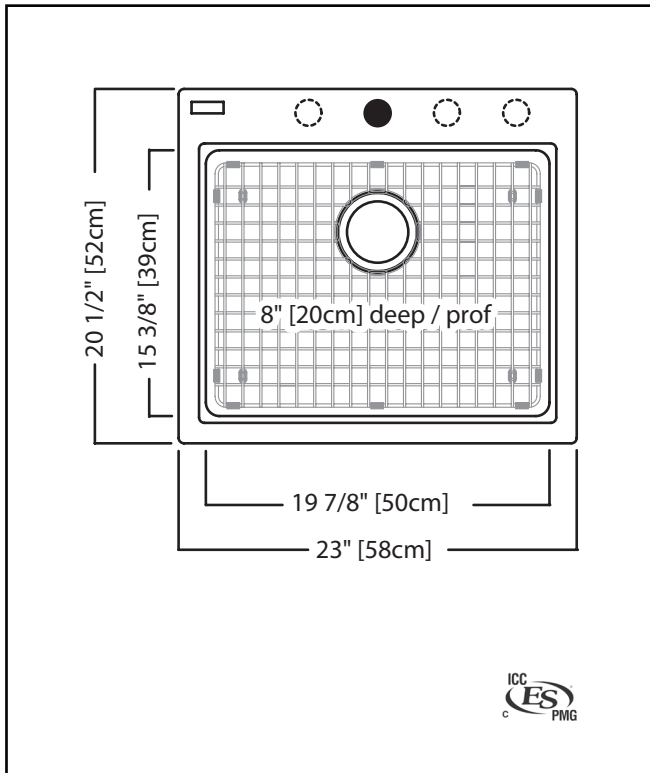

KINDRED

GRANITE SERIES

SINGLE BOWL 23" TOPMOUNT/DROP IN SINK

MODEL: KGSL2023-8CH (CHAMPAGNE)

MODEL: KGSL2023-8ON (ONYX)

MODEL: KGSL2023-8ES (MOCHA)

MODEL: KGSL2023-8SM (STORM)

MODEL: KGSL2023-8SG (STONE GREY)

TECHNICAL FEATURES

OVERALL SINK SIZE (OD)	20 1/2" FB x 23" LR
BOWL SIZE (ID)	15 3/8" FB x 19 7/8" LR x 8" DP
MINIMUM CABINET SIZE	27"
CORNER RADIUS	20 mm
DRAIN HOLE LOCATION	Rear
INSTALLATION TYPE	Topmount/Drop In
SOUND DAMPENING	Natural Sound Absorbing
WEIGHT	42.8 lbs
WARRANTY	Limited Lifetime
COUNTRY OF ORIGIN	Slovakia