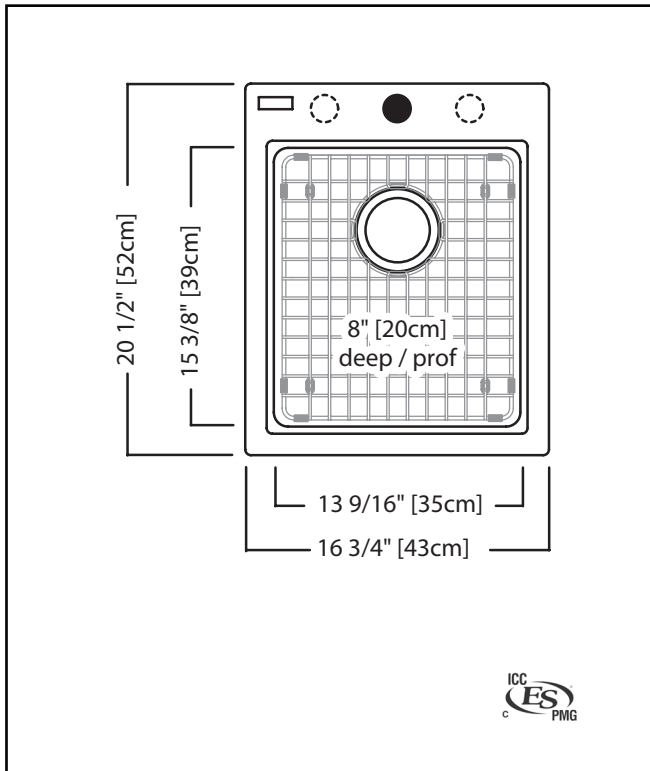

### TECHNICAL FEATURES

OVERALL SINK SIZE (OD)	20 1/2" FB x 16 3/4" LR
BOWL SIZE (ID)	15 3/8" FB x 13 9/16" LR x 8" DP
MINIMUM CABINET SIZE	18"
CORNER RADIUS	20 mm
DRAIN HOLE LOCATION	Rear
INSTALLATION TYPE	Topmount/Drop In
SOUND DAMPENING	Natural Sound Absorbing
WEIGHT	Material 30.3 lbs
WARRANTY	Limited Lifetime
COUNTRY OF ORIGIN	SLOVAKIA