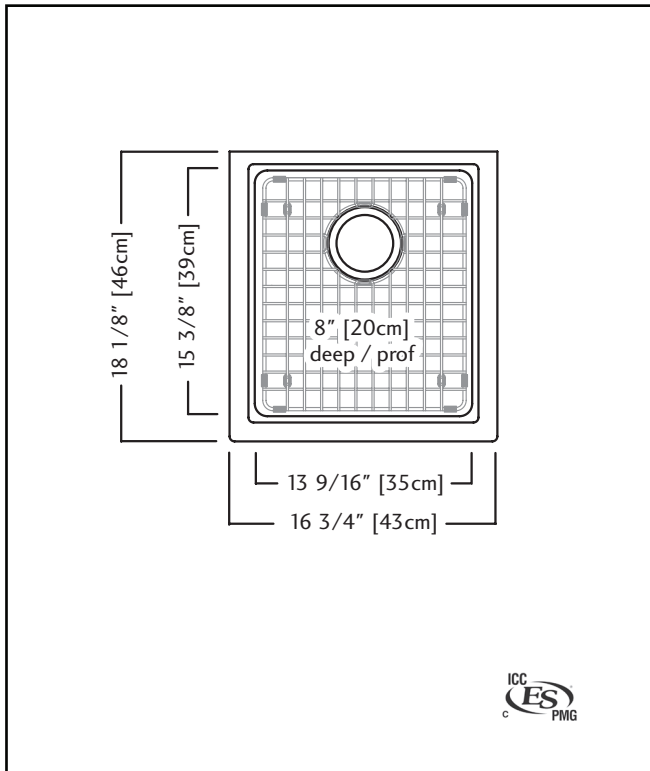

TECHNICAL FEATURES

OVERALL SINK SIZE (OD)	18 1/8"FB x 16 3/4" LR
BOWL SIZE (ID)	15 3/8" FB x 13 9/16" LR x 8" DP
MINIMUM CABINET SIZE	21"
CORNER RADIUS	20 mm
DRAIN HOLE LOCATION	Rear
INSTALLATION TYPE	Undermount
SOUND DAMPENING	Natural Sound Absorbing
	Material
WEIGHT	30.1 lbs
WARRANTY	Limited Lifetime
COUNTRY OF ORIGIN	Slovakia