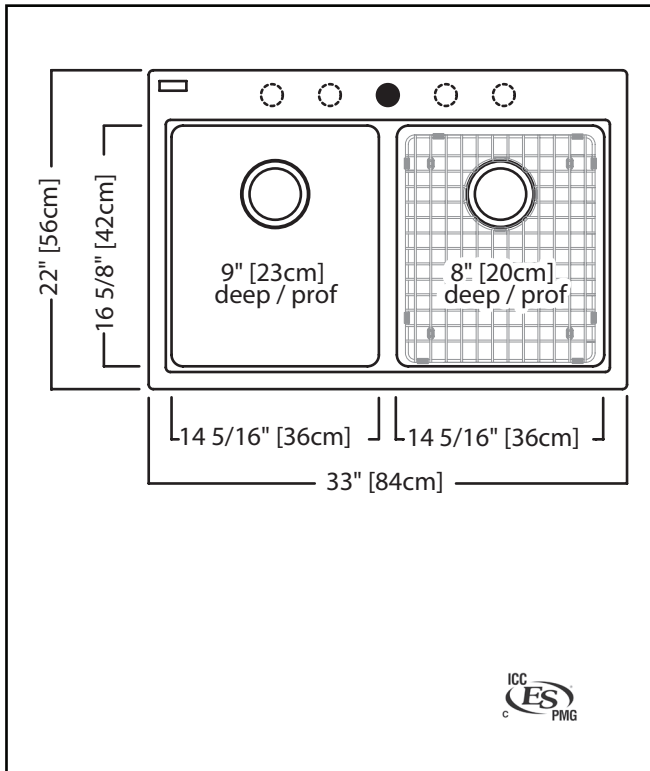

KINDRED

GRANITE SERIES

DOUBLE BOWL 33" TOPMOUNT/ DROP IN SINK

MODEL: KGDL2233-9CH (CHAMPAGNE)

MODEL: KGDL2233-9ON (ONYX)

MODEL: KGDL2233-9ES (MOCHA)

MODEL: KGDL2233-9SM (STORM)

MODEL: KGDL2233-9SG (STONE GREY)

TECHNICAL FEATURES

OVERALL SINK SIZE (OD)	22" FB x 33" LR
EQUAL BOWL SIZES (ID)	16 5/8" FB x 14 5/16" LR x 9" DP
MINIMUM CABINET SIZE	36"
CORNER RADIUS	20 mm
DRAIN HOLE LOCATION	Rear
INSTALLATION TYPE	Topmount/Drop In
SOUND DAMPENING	Natural Sound Absorbing
Material	
WEIGHT	61.3 lbs
WARRANTY	Limited Lifetime
COUNTRY OF ORIGIN	Slovakia