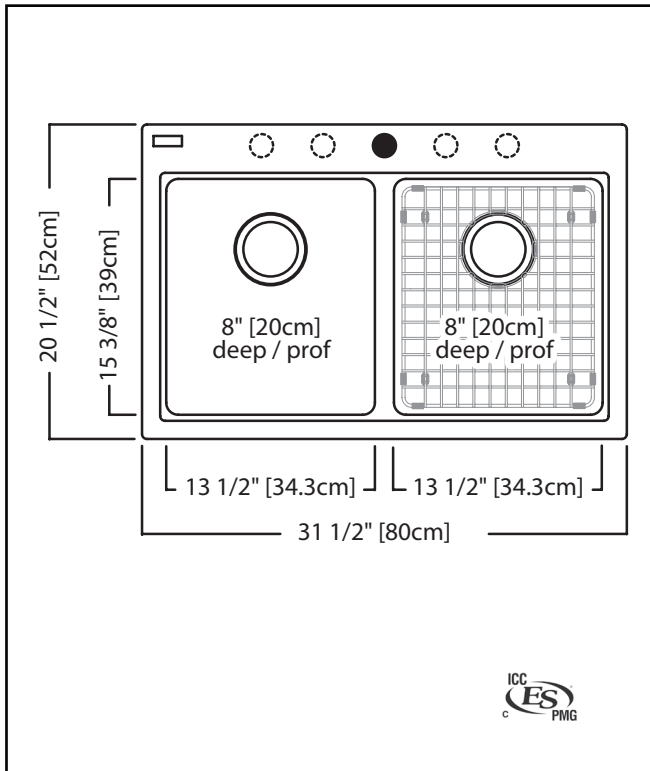

KINDRED

GRANITE SERIES

DOUBLE BOWL 31" TOPMOUNT/ DROP IN SINK

- MODEL: KGDL2031-8CH (CHAMPAGNE)
- MODEL: KGDL2031-8ON (ONYX)
- MODEL: KGDL2031-8ES (MOCHA)
- MODEL: KGDL2031-8SG (STORM)
- MODEL: KGDL2031-8SM (STONE GREY)

TECHNICAL FEATURES

OVERALL SINK SIZE (OD)	20 1/2" FB x 31 1/2" LR
EQUAL BOWL SIZES (ID)	15 3/8" FB x 13 1/2" LR x 8" DP
MINIMUM CABINET SIZE	33"
CORNER RADIUS	20 mm
DRAIN HOLE LOCATION	Rear
INSTALLATION TYPE	Topmount/Drop In
SOUND DAMPENING	Natural Sound Absorbing
WEIGHT	50.6 lbs
WARRANTY	Limited Lifetime
COUNTRY OF ORIGIN	Slovakia