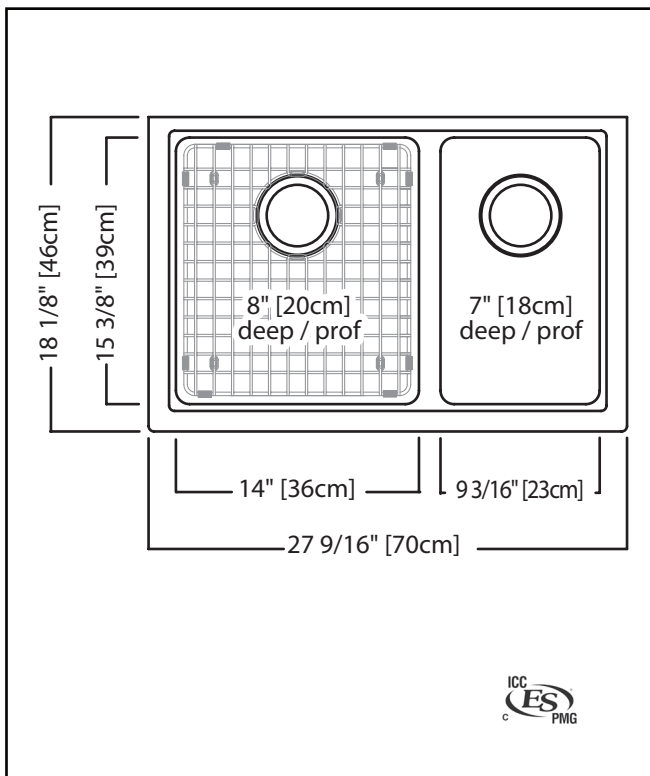

### TECHNICAL FEATURES

OVERALL SINK SIZE (OD)	18 1/8" FB x 27 9/16" LR
LARGE BOWL SIZE (ID)	15 3/8" FB x 14" LR x 8" DP
SMALL BOWL SIZE (ID)	15 3/8" FB x 9 3/16" LR x 7" DP
MINIMUM CABINET SIZE	27"
CORNER RADIUS	20 mm
DRAIN HOLE LOCATION	Rear
INSTALLATION TYPE	Undermount
SOUND DAMPENING	Natural Sound Absorbing Material
WEIGHT	42.0 lbs
WARRANTY	Limited Lifetime
COUNTRY OF ORIGIN	Slovakia