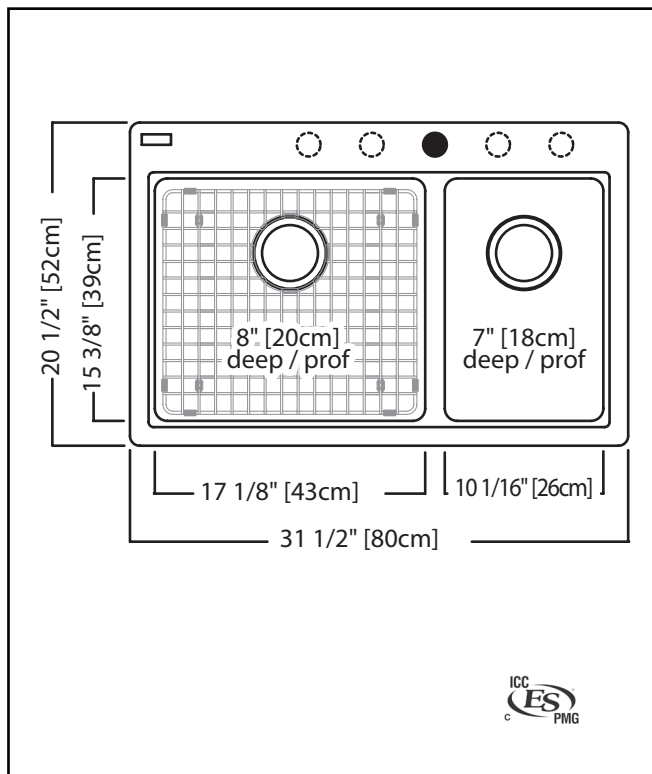

KINDRED

GRANITE SERIES

DOUBLE BOWL 31" TOPMOUNT/ DROP IN SINK

- MODEL: KGDC2031R-8CH (CHAMPAGNE)
- MODEL: KGDC2031R-8ON (ONYX)
- MODEL: KGDC2031R-8ES (MOCHA)
- MODEL: KGDC2031R-8SM (STORM)
- MODEL: KGDC2031R-8SG (STONE GREY)

TECHNICAL FEATURES

OVERALL SINK SIZE (OD)	20 1/2" FB x 31 1/2" LR
LARGE BOWL SIZE (ID)	15 3/8" FB x 17 1/8" LR x 8" DP
SMALL BOWL SIZE (ID)	15 3/8" FB x 10 1/16" LR x 7" DP
MINIMUM CABINET SIZE	33"
CORNER RADIUS	20 mm
DRAIN HOLE LOCATION	Rear
INSTALLATION TYPE	Topmount/Drop In
SOUND DAMPENING	Natural Sound Absorbing Material
WEIGHT	51.9 lbs
WARRANTY	Limited Lifetime
COUNTRY OF ORIGIN	Slovakia