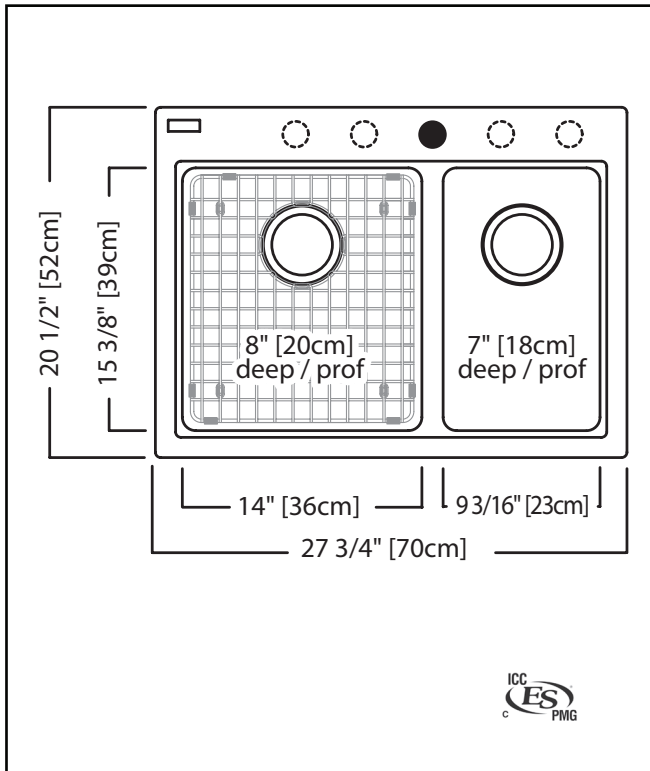

KINDRED

GRANITE SERIES

DOUBLE BOWL 27" TOPMOUNT/ DROP IN SINK

MODEL: KGDC2027R-8CH (CHAMPAGNE)

MODEL: KGDC2027R-8ON (ONYX)

MODEL: KGDC2027R-8ES (MOCHA)

MODEL: KGDC2027R-8SM (STORM)

MODEL: KGDC2027R-8SG (STONE GREY)

TECHNICAL FEATURES

OVERALL SINK SIZE (OD)	20 1/2" FB x 27 3/4" LR
LARGE BOWL SIZE (ID)	15 3/8" FB x 14" LR x 8" DP
SMALL BOWL SIZE (ID)	15 3/8" FB x 9 3/16" LR x 7" DP
MINIMUM CABINET SIZE	30"
CORNER RADIUS	20 mm
DRAIN HOLE LOCATION	Rear
INSTALLATION TYPE	Topmount/Drop In
SOUND DAMPENING	Natural Sound Absorbing Material
WEIGHT	48.7 lbs
WARRANTY	Limited Lifetime
COUNTRY OF ORIGIN	Slovakia