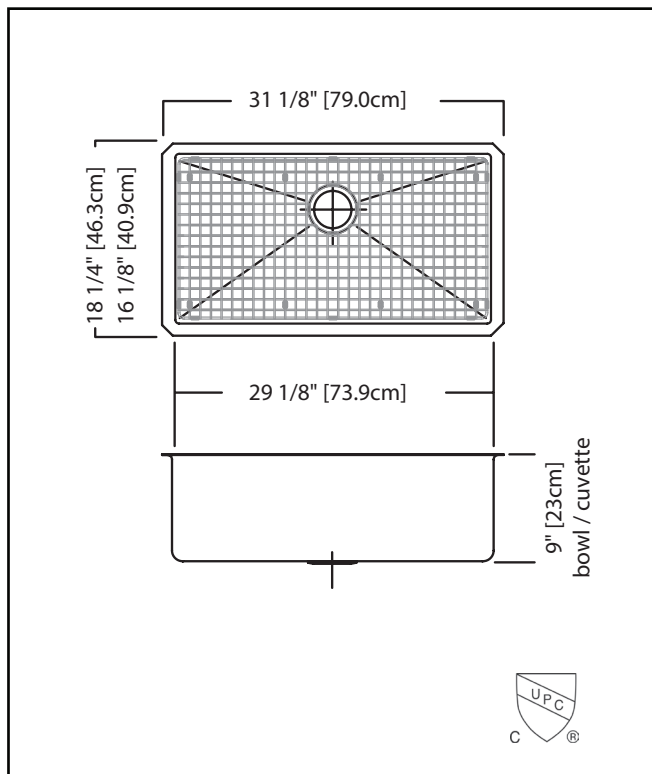

KINDRED

KINDRED COLLECTION

SINGLE BOWL 18 GAUGE UNDERMOUNT

MODEL: KCUS33A-9-10BG

- ✓ 18 gauge high quality stainless steel with exceptional resistance to staining and corrosion
- ✓ Deep bowl easily accommodates pots and pans and minimizes splashing
- ✓ Sound dampening pads and undercoating reduce clanking and splashing noises, so you can enjoy a quiet sink
- ✓ Undermount installation creates a seamless profile and brings sleek style to any kitchen

TECHNICAL FEATURES

OVERALL SINK SIZE (OD)	18 1/4" FB x 31 1/8" LR
BOWL SIZE (ID)	16 1/8" FB x 29 1/8" LR
	9" DP
MINIMUM CABINET SIZE	33"
MATERIAL	18 Gauge
CORNER RADIUS	10 mm
STAINLESS STEEL FINISH	Commercial Satin
DRAIN HOLE LOCATION	Rear
INSTALLATION TYPE	Undermount
SOUND COATING	Sound pads & Undercoating
WEIGHT	29.7 lbs
WARRANTY	Limited Lifetime
COUNTRY OF ORIGIN	China