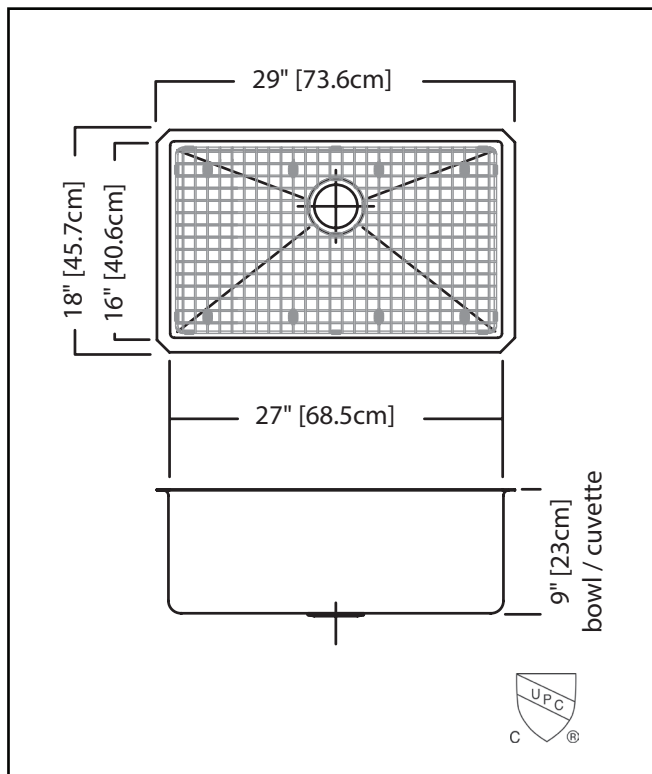

### SINGLE BOWL 18 GAUGE UNDERMOUNT

MODEL: KCUS30A-9-10BG

- ✓ 18 gauge high quality stainless steel with exceptional resistance to staining and corrosion
- ✓ Deep bowl easily accommodates pots and pans and minimizes splashing
- ✓ Sound dampening pads and undercoating reduce clanking and splashing noises, so you can enjoy a quiet sink
- ✓ Undermount installation creates a seamless profile and brings sleek style to any kitchen

## TECHNICAL FEATURES

OVERALL SINK SIZE (OD)	18" FB x 29" LR
BOWL SIZE (ID)	16" FB x 27" LR x 9" DP
MINIMUM CABINET SIZE	30"
MATERIAL	18 Gauge
CORNER RADIUS	10 mm
STAINLESS STEEL FINISH	Commercial Satin
DRAIN HOLE LOCATION	Rear
INSTALLATION TYPE	Undermount
SOUND COATING	Sound pads & Undercoating
WEIGHT	29.0 lbs
WARRANTY	Limited Lifetime
COUNTRY OF ORIGIN	China