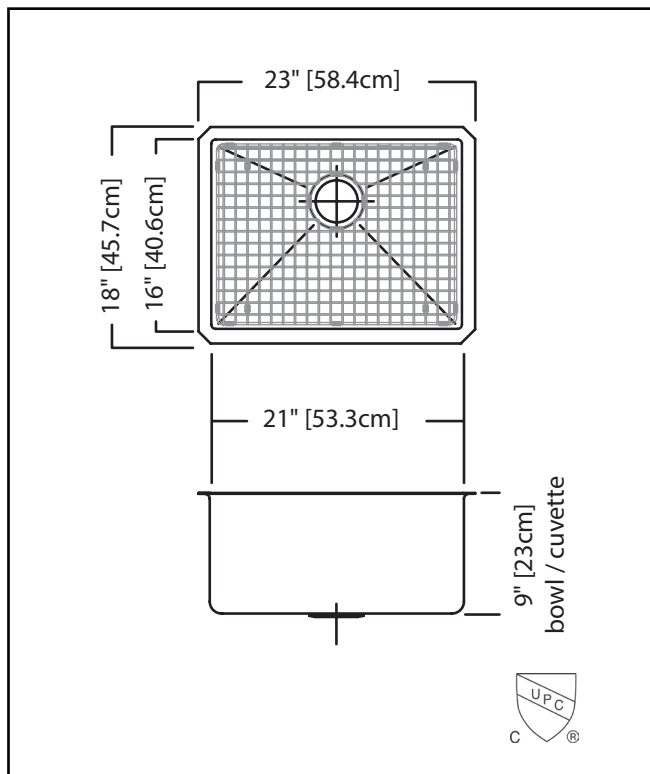

KINDRED

KINDRED COLLECTION

SINGLE BOWL 18 GAUGE UNDERMOUNT

MODEL: KCUS24A-9-10BG

- ✓ 18 gauge high quality stainless steel with exceptional resistance to staining and corrosion
- ✓ Deep bowl easily accommodates pots and pans and minimizes splashing
- ✓ Sound dampening pads and undercoating reduce clanking and splashing noises, so you can enjoy a quiet sink
- ✓ Undermount installation creates a seamless profile and brings sleek style to any kitchen

TECHNICAL FEATURES

OVERALL SINK SIZE (OD)	18" FB x 23" LR
BOWL SIZE (ID)	16" FB x 21" LR x 9" DP
MINIMUM CABINET SIZE	24"
MATERIAL	18 Gauge
CORNER RADIUS	10 mm
STAINLESS STEEL FINISH	Commercial Satin
DRAIN HOLE LOCATION	Rear
INSTALLATION TYPE	Undermount
SOUND COATING	Sound pads & Undercoating
WEIGHT	20.1 lbs
WARRANTY	Limited Lifetime
COUNTRY OF ORIGIN	China