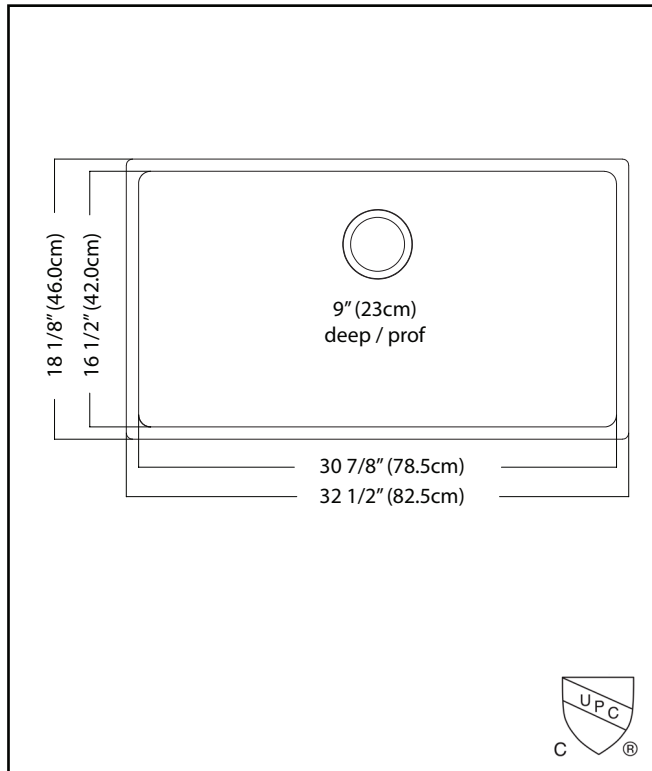

KINDRED

Brookmore Undermount

BROOKMORE

SINGLE BOWL 18 GAUGE UNDERMOUNT

MODEL: BSU1832-9

- ✓ **Quality Beyond Material:** Designed with 18 gauge quality stainless steel with exceptional resistance to staining and corrosion.
- ✓ **Larger Bowl Capacity:** A generous capacity bowl that is made even more spacious, with the tighter radius corners, creating ample space for all your prepping and cleaning needs.
- ✓ **Rear Drain Placement:** The rear drain maximizes the usable bottom surface of the bowl while also creating extra cabinet space beneath the sink.
- ✓ **Remarkably Quiet:** Sound dampening system goes to work to reduce the noise caused by a garbage disposal or running water.

TECHNICAL FEATURES

OVERALL SINK SIZE (OD)	18 1/8" FB x 32 1/2" LR
BOWL SIZE (ID)	16 1/2" FB x 30 7/8" LR
BOWL DEPTH	9"
MINIMUM CABINET SIZE	33"
MATERIAL	18 Gauge
BOWL CORNER RADIUS	20 mm
STAINLESS STEEL FINISH	Satin
DRAIN HOLE LOCATION	Rear
INSTALLATION TYPE	Undermount
SOUND COATING	Sound pads
WARRANTY	Limited Lifetime
COUNTRY OF ORIGIN	China