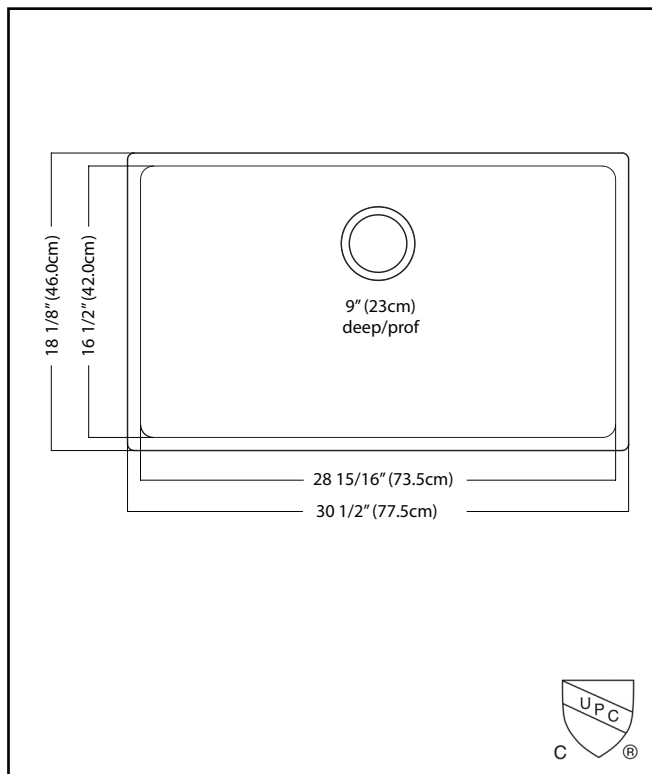

KINDRED

BROOKMORE

SINGLE BOWL 18 GAUGE UNDERMOUNT

MODEL: BSU1831-9

- ✓ **Quality Beyond Material:** Designed with 18 gauge quality stainless steel with exceptional resistance to staining and corrosion.
- ✓ **Larger Bowl Capacity:** A generous capacity bowl that is made even more spacious, with the tighter radius corners, creating ample space for all your prepping and cleaning needs.
- ✓ **Rear Drain Placement:** The rear drain maximizes the usable bottom surface of the bowl while also creating extra cabinet space beneath the sink.
- ✓ **Remarkably Quiet:** Sound dampening system goes to work to reduce the noise caused by a garbage disposal or running water.

TECHNICAL FEATURES

OVERALL SINK SIZE (OD)	18 1/8" FB x 30 1/2" LR
BOWL SIZE (ID)	16 1/2" FB x 28 15/16" LR
BOWL DEPTH	9"
MINIMUM CABINET SIZE	33"
MATERIAL	18 Gauge
BOWL CORNER RADIUS	20 mm
STAINLESS STEEL FINISH	Satin
DRAIN HOLE LOCATION	Rear
INSTALLATION TYPE	Undermount
SOUND COATING	Sound pads
WARRANTY	Limited Lifetime
COUNTRY OF ORIGIN	China