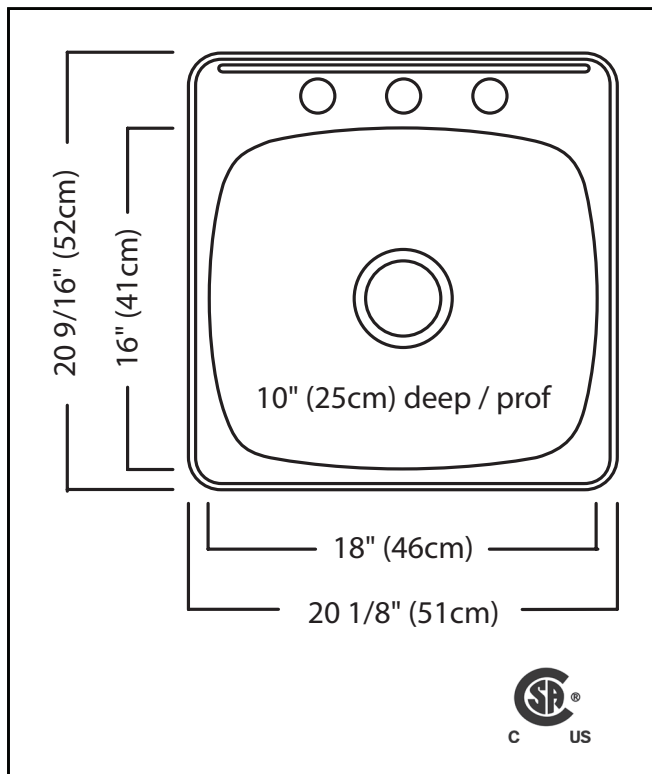

KINDRED

STEEL QUEEN

SINGLE BOWL 20 GAUGE TOPMOUNT/DROP IN

MODEL: QSL2020-10-3N (3 FAUCET HOLES)

MODEL: QSL2020-10-1N (1 FAUCET HOLE)

- ✓ EZ-Torque hassle-free installation system that simplifies the installation process...just drop and drill
- ✓ Sound dampening system that reduces excess noise from running water and disposal vibration
- ✓ Resilient finish offers lasting durability
- ✓ Worry free 20 gauge steel from the industry leader in stainless

TECHNICAL FEATURES

OVERALL SINK SIZE (OD)	20 9/16" FB x 20 1/8" LR
BOWL SIZE (ID)	16" FB x 18" LR x 10" DP
MINIMUM CABINET SIZE	24"
MATERIAL	20 Gauge
BOWL CORNER RADIUS	70 mm
STAINLESS STEEL FINISH	Satin Finished Bowl with Mirror Finished Rim
DRAIN HOLE LOCATION	Center
INSTALLATION TYPE	Topmount/Drop In
SOUND COATING	Undercoating
WEIGHT	14.0lbs
WARRANTY	Limited Lifetime
COUNTRY OF ORIGIN	Canada