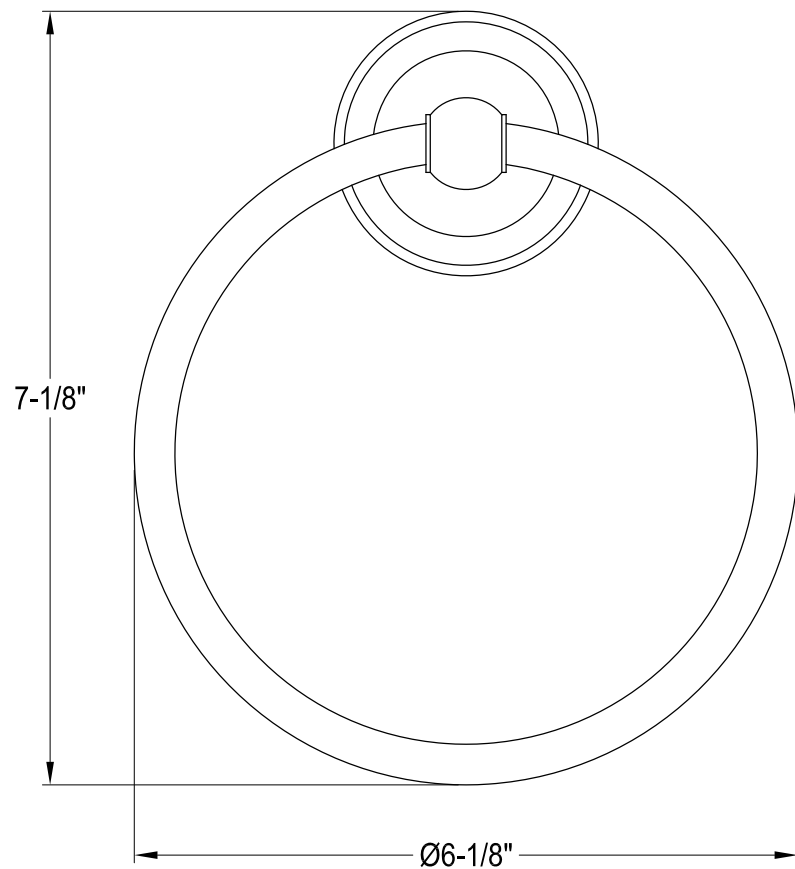

# BA1753MB,C,PB,AB,ORB,BB,SN

24" Dual Towel Bar

# BA1754MB,C,PB,AB,VN,ORB,BB,SN

Towel Ring

# BA1758MB,C,PB,AB,VN,ORB,BB,SN

Toilet Paper Holder