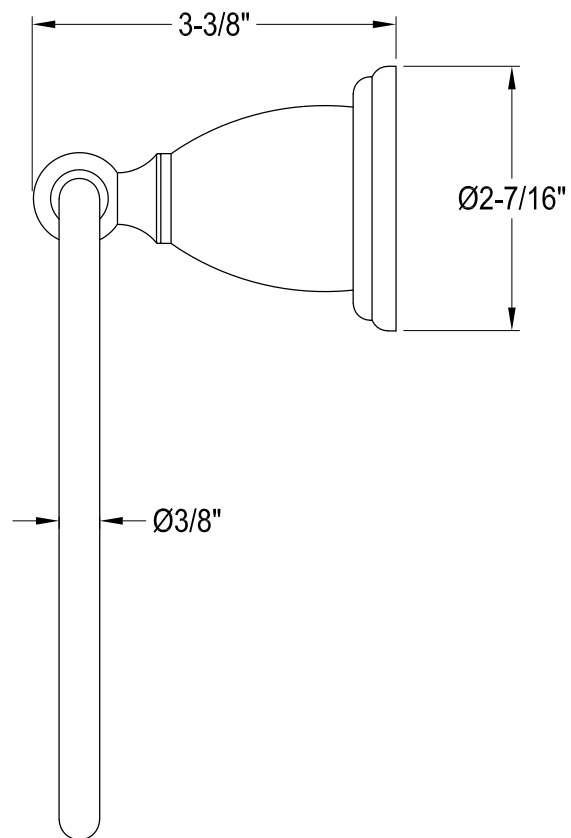

# BA1753MB,C,PB,AB,ORB,BB,SN

24" Dual Towel Bar

# BA1754MB,C,PB,AB,VN,ORB,BB,SN

Towel Ring

# BA1758MB,C,PB,AB,VN,ORB,BB,SN

Toilet Paper Holder