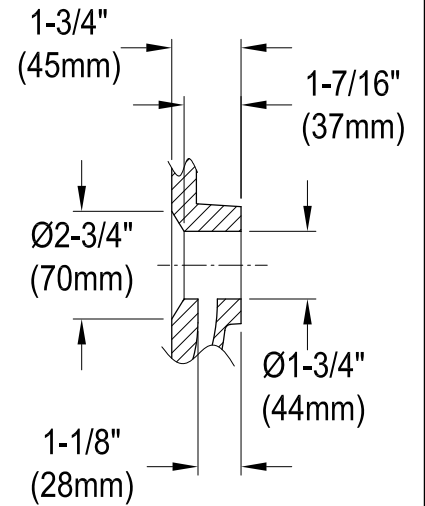

KVPB1917M34SQ

19" x 17" Carrara Marble Vanity Top with Rectangular Sink

Drain Hole Size (Scale 2:1)

Bracket (2 pcs)

Scale 2:1