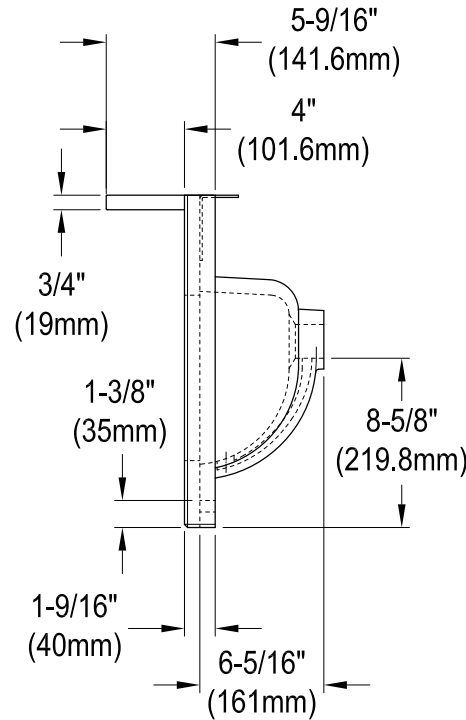

KVPB1917M34SQ

19" x 17" Carrara Marble Vanity Top with Rectangular Sink

Drain Hole Size (Scale 2:1)

Bracket (2 pcs)

Scale 2:1