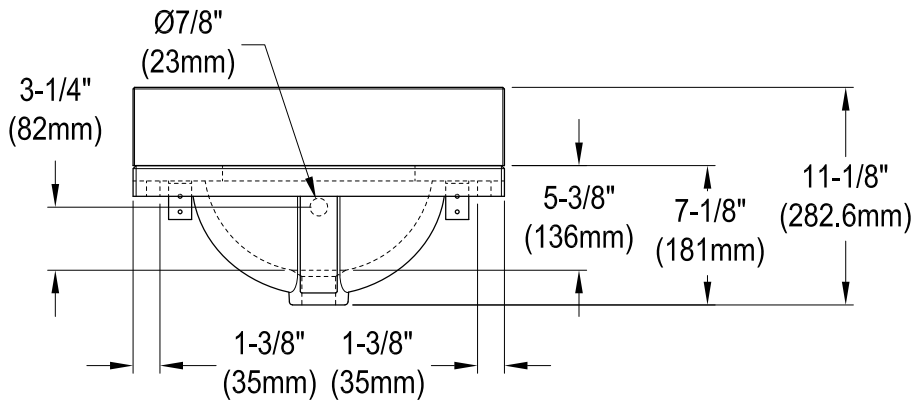

KVPB1917M34SQ

19" x 17" Carrara Marble Vanity Top with Rectangular Sink

Drain Hole Size (Scale 2:1)

Bracket (2 pcs)

Scale 2:1