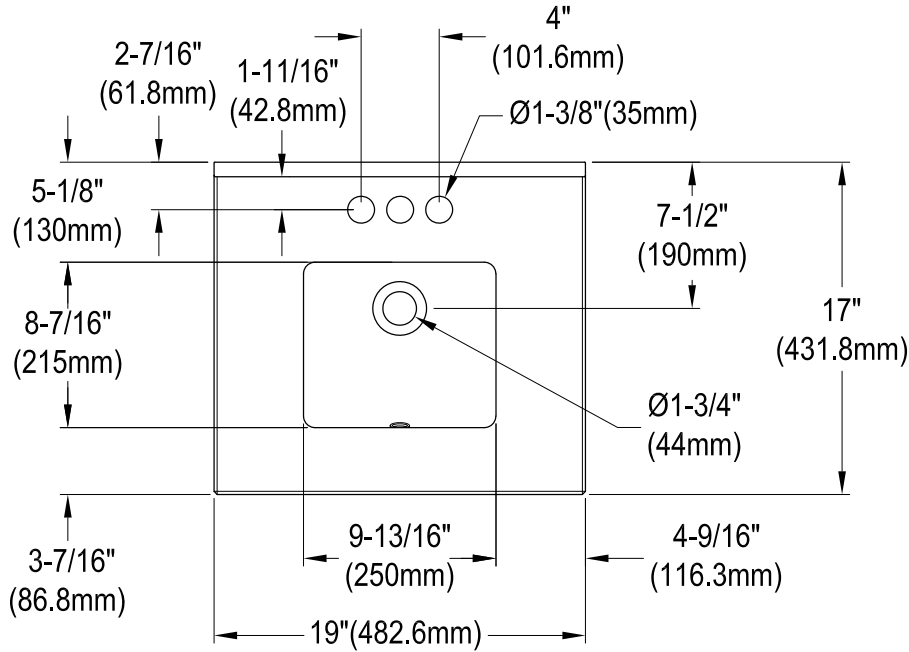

KVPB1917M34SQ

19" x 17" Carrara Marble Vanity Top with Rectangular Sink

Drain Hole Size (Scale 2:1)

Bracket (2 pcs)

Scale 2:1