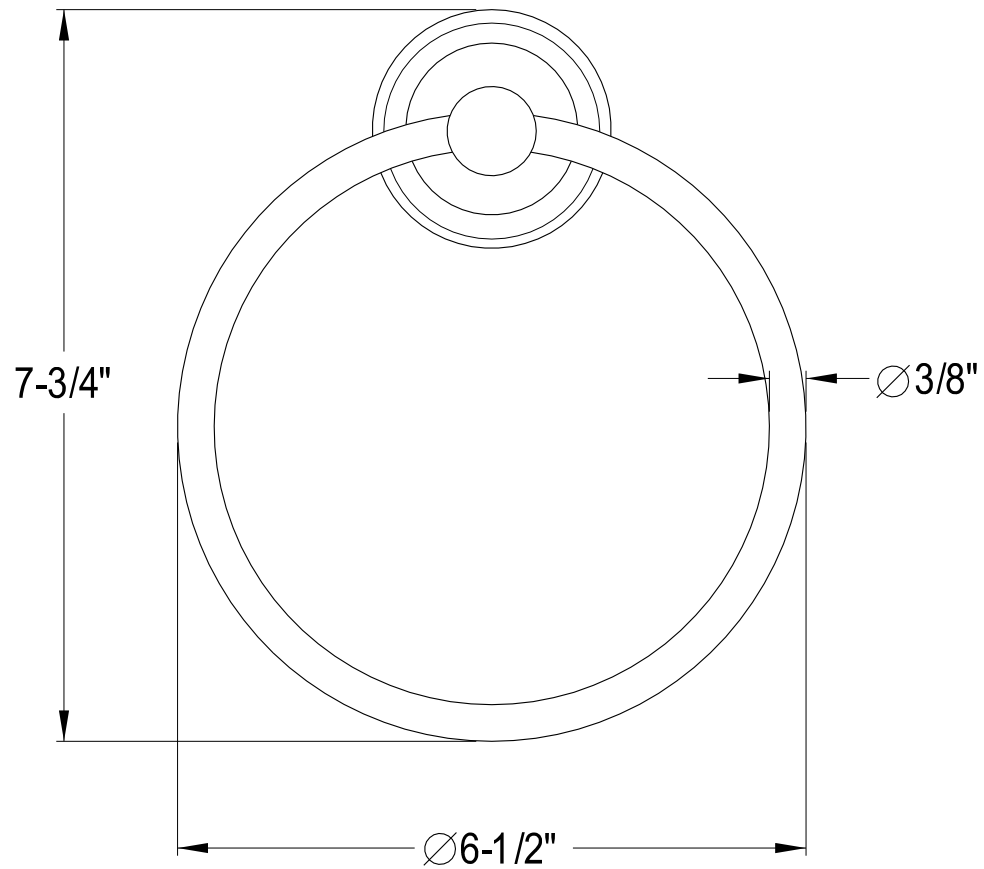

BA1753C,PB,AB,ORB,PN,SN

24" Dual Towel Bar

BA1754C,PB,AB,ORB,PN,SN

Towel Ring

BA1758C, PB, AB, ORB, PN, SN

Toilet Paper Holder