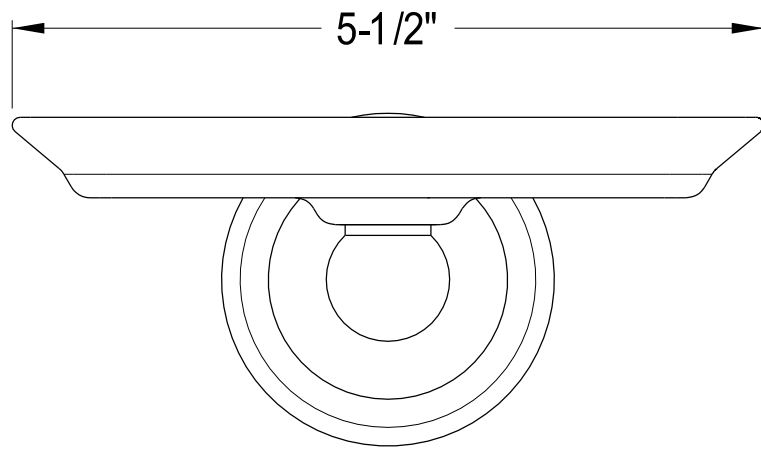

# BA1755C, PB, AB, ORB, PN, SN, BK

Soap Dish Holder

5-1/2"

4-15/16"

3-9/16"

Ø2-7/16"

3-3/16"