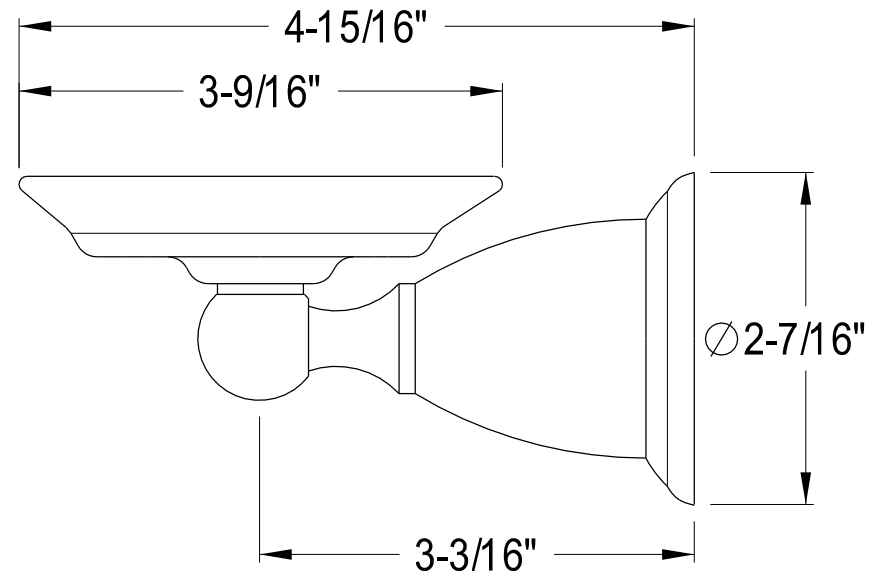

# BA1755C, PB, AB, ORB, PN, SN, BK

Soap Dish Holder

5-1/2"

4-15/16"

3-9/16"

Ø2-7/16"

3-3/16"