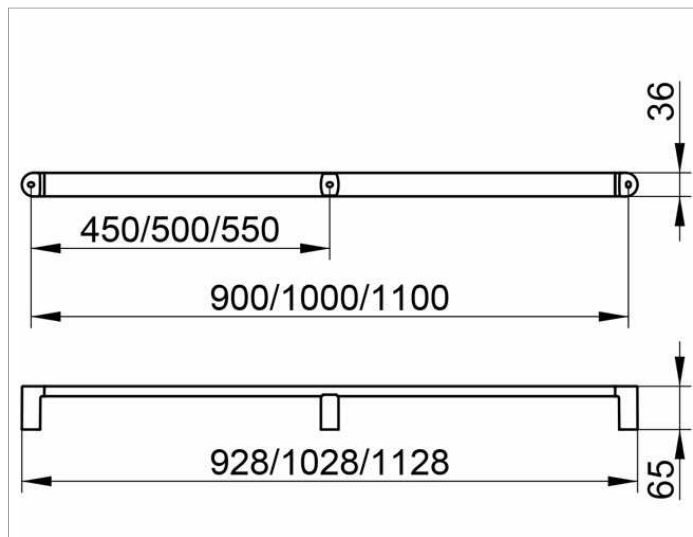

Elegance NEW
31601011100 Grab bar

PRODUCT

DRAWING

PRODUCT ATTRIBUTES

for horizontal or vertical installation

SURFACE

chrome-plated

DIMENSION

1128 mm

NOTE

Maximum load: 115 kg

From 928 mm long models are provided with a third wall mounting set.

Can't be combined with shower seat.

SPECIFICATIONS

KEUCO Elegance grab rail 31601011100

Chrome-plated grab rail

Elegant, oval profile,

slightly shaped surfaces in a timeless design,

solid wall mounting in zinc cast,

easy to clean

Getting up and down up to 110 kg load capacity

Axle measurement 1100 mm,

Total width of 1128 mm

Projection 65 mm

incl. corrosion-free mounting material

The 1128 mm long model are provided

With a third wall mounting set (in the middle)

The restoring of a tip-up seat is not possible!