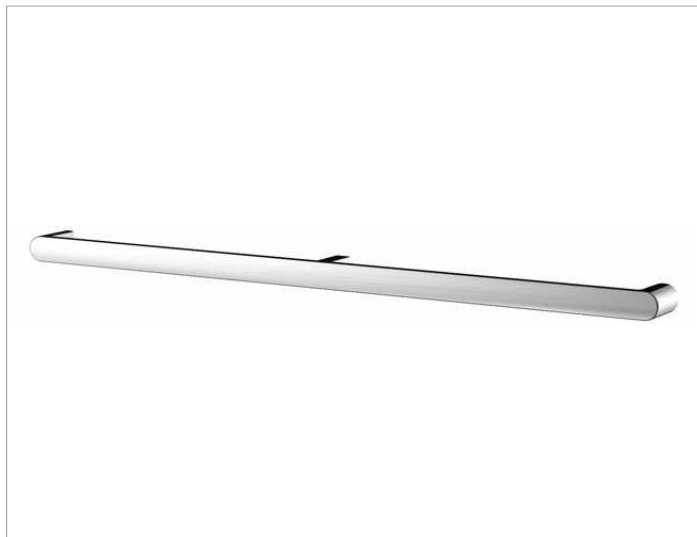

Elegance NEW
31601011100 Grab bar

PRODUCT

DRAWING

PRODUCT ATTRIBUTES

for horizontal or vertical installation

SURFACE

chrome-plated

DIMENSION

1128 mm

NOTE

Maximum load: 115 kg

From 928 mm long models are provided with a third wall mounting set.

Can't be combined with shower seat.

SPECIFICATIONS

KEUCO Elegance grab rail 31601011100

Chrome-plated grab rail

Elegant, oval profile,

slightly shaped surfaces in a timeless design,

solid wall mounting in zinc cast,

easy to clean

Getting up and down up to 110 kg load capacity

Axle measurement 1100 mm,

Total width of 1128 mm

Projection 65 mm

incl. corrosion-free mounting material

The 1128 mm long model are provided

With a third wall mounting set (in the middle)

The restoring of a tip-up seat is not possible!