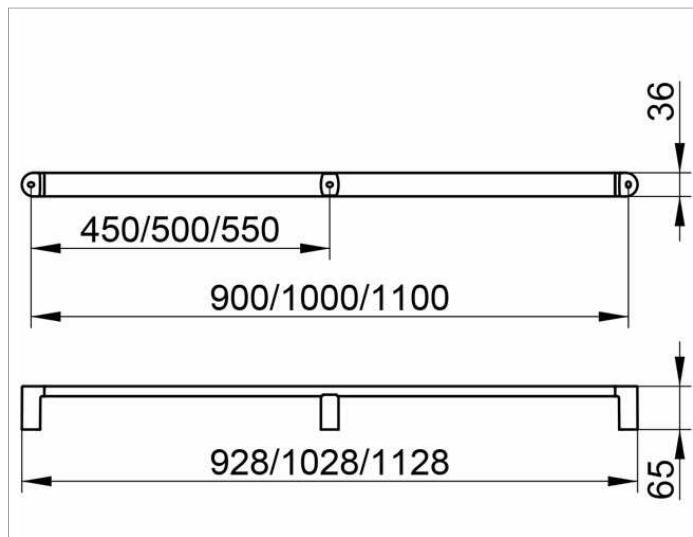

Elegance NEW
31601011000 Grab bar

PRODUCT

DRAWING

PRODUCT ATTRIBUTES

for horizontal or vertical installation

SURFACE

chrome-plated

DIMENSION

1028 mm

NOTE

Maximum load: 115 kg

From 928 mm long models are provided with a third wall mounting set.

Can't be combined with shower seat.

SPECIFICATIONS

KEUCO Elegance grab rail 31601011000

Chrome-plated grab rail

Elegant, oval profile,

slightly shaped surfaces in a timeless design,

solid wall mounting in zinc cast,

easy to clean

Getting up and down up to 110 kg load capacity

Axle measurement 1000 mm,

Total width of 1028 mm

Projection 65 mm

incl. corrosion-free mounting material

The 1028 mm long model are provided

With a third wall mounting set (in the middle)

The restoring of a tip-up seat is not possible!