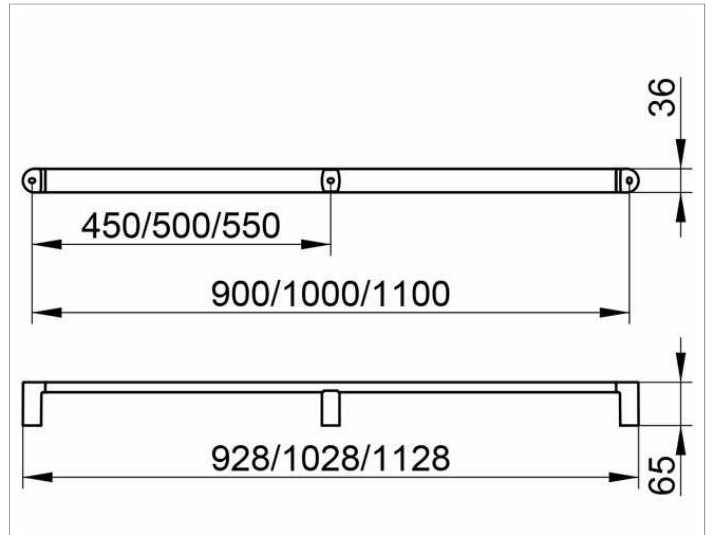

Elegance NEW
31601010900 Grab bar

PRODUCT

DRAWING

PRODUCT ATTRIBUTES

for horizontal or vertical installation

SURFACE

chrome-plated

DIMENSION

928 mm

NOTE

Maximum load: 115 kg

From 928 mm long models are provided with a third wall mounting set.

Can't be combined with shower seat.

SPECIFICATIONS

KEUCO Elegance grab rail 31601010900

Chrome-plated grab rail

Elegant, oval profile,

slightly shaped surfaces in a timeless design,

solid wall mounting in zinc cast,

easy to clean

Getting up and down up to 110 kg load capacity

Axle measurement 900 mm,

Total width of 928 mm

Projection 65 mm

incl. corrosion-free mounting material

The 928 mm long model are provided

With a third wall mounting set (in the middle)

The restoring of a tip-up seat is not possible!