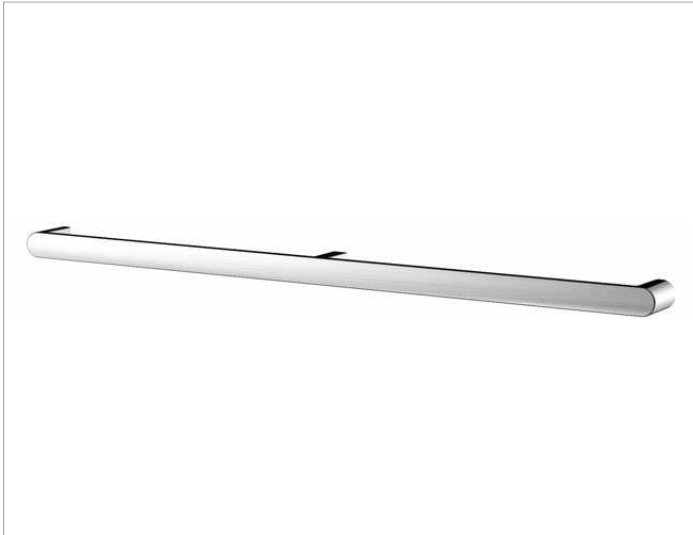

Elegance NEW
31601010900 Grab bar

PRODUCT

DRAWING

PRODUCT ATTRIBUTES

for horizontal or vertical installation

SURFACE

chrome-plated

DIMENSION

928 mm

NOTE

Maximum load: 115 kg

From 928 mm long models are provided with a third wall mounting set.

Can't be combined with shower seat.

SPECIFICATIONS

KEUCO Elegance grab rail 31601010900

Chrome-plated grab rail

Elegant, oval profile,

slightly shaped surfaces in a timeless design,

solid wall mounting in zinc cast,

easy to clean

Getting up and down up to 110 kg load capacity

Axle measurement 900 mm,

Total width of 928 mm

Projection 65 mm

incl. corrosion-free mounting material

The 928 mm long model are provided

With a third wall mounting set (in the middle)

The restoring of a tip-up seat is not possible!