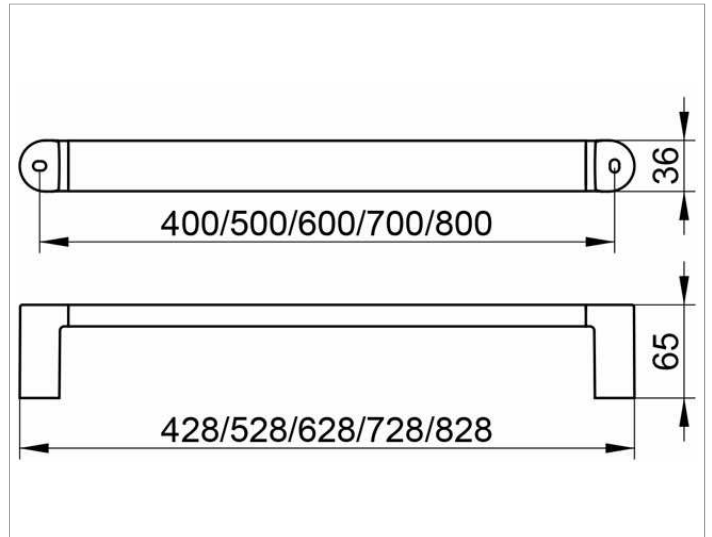

**Elegance NEW**  
**31601010800 Grab bar**

**PRODUCT**

**DRAWING**

**PRODUCT ATTRIBUTES**

for horizontal or vertical installation

**SURFACE**

chrome-plated

**DIMENSION**

828 mm

**NOTE**

Maximum load: 115 kg

From 928 mm long models are provided with a third wall mounting set.

Can't be combined with shower seat.

**SPECIFICATIONS**

KEUCO Elegance grab rail 31601010800

Chrome-plated grab rail

Elegant, oval profile,

slightly shaped surfaces in a timeless design,

solid wall mounting in zinc cast,

easy to clean

Getting up and down up to 110 kg load capacity

Axle measurement 800 mm,

Total width of 828 mm

Projection 65 mm

incl. corrosion-free mounting material

The restoring of a tip-up seat is not possible!