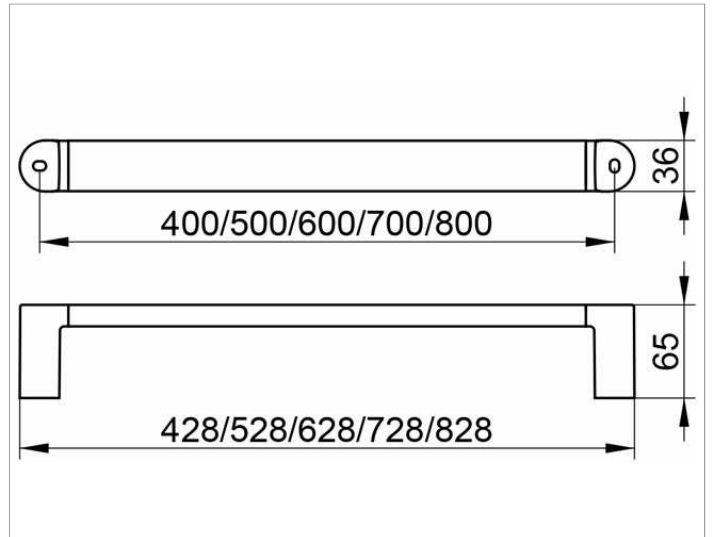

Elegance NEW
31601010700 Grab bar

PRODUCT

DRAWING

PRODUCT ATTRIBUTES

for horizontal or vertical installation

SURFACE

chrome-plated

DIMENSION

728 mm

NOTE

Maximum load: 115 kg

From 928 mm long models are provided with a third wall mounting set.

Can't be combined with shower seat.

SPECIFICATIONS

KEUCO Elegance grab rail 31601010700

Chrome-plated grab rail

Elegant, oval profile,

slightly shaped surfaces in a timeless design,

solid wall mounting in zinc cast,

easy to clean

Getting up and down up to 110 kg load capacity

Axle measurement 700 mm,

Total width of 728 mm

Projection 65 mm

incl. corrosion-free mounting material

The restoring of a tip-up seat is not possible!