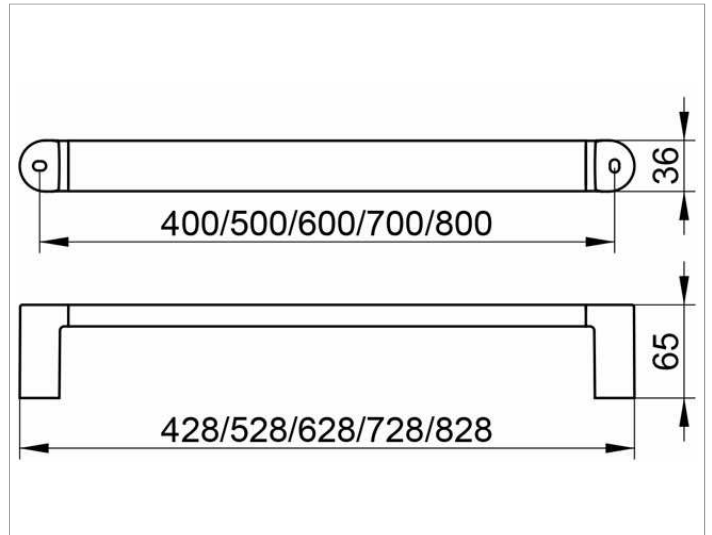

Elegance NEW
31601010500 Grab bar

PRODUCT

DRAWING

PRODUCT ATTRIBUTES

for horizontal or vertical installation

SURFACE

chrome-plated

DIMENSION

528 mm

NOTE

Maximum load: 115 kg

From 928 mm long models are provided with a third wall mounting set.

Can't be combined with shower seat.

SPECIFICATIONS

KEUCO Elegance grab rail 31601010500

Chrome-plated grab rail

Elegant, oval profile,

slightly shaped surfaces in a timeless design,

solid wall mounting in zinc cast,

easy to clean

Getting up and down up to 110 kg load capacity

Axle measurement 500 mm,

Total width of 528 mm

Projection 65 mm

incl. corrosion-free mounting material

The restoring of a tip-up seat is not possible!