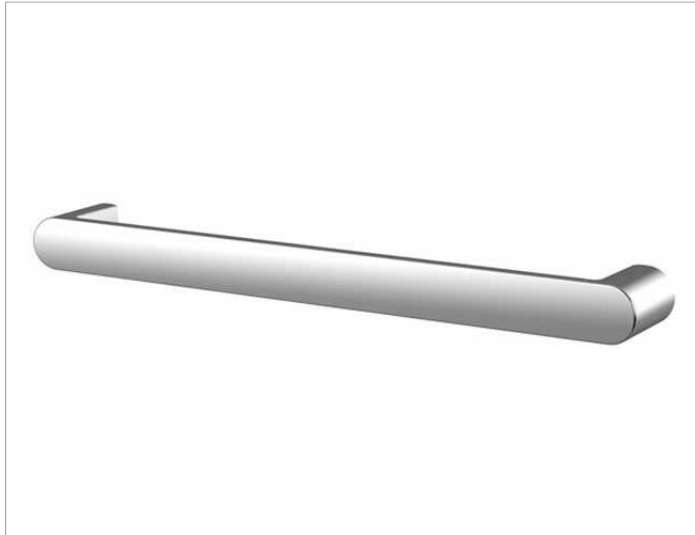

Elegance NEW
31601010500 Grab bar

PRODUCT

DRAWING

PRODUCT ATTRIBUTES

for horizontal or vertical installation

SURFACE

chrome-plated

DIMENSION

528 mm

NOTE

Maximum load: 115 kg

From 928 mm long models are provided with a third wall mounting set.

Can't be combined with shower seat.

SPECIFICATIONS

KEUCO Elegance grab rail 31601010500

Chrome-plated grab rail

Elegant, oval profile,

slightly shaped surfaces in a timeless design,

solid wall mounting in zinc cast,

easy to clean

Getting up and down up to 110 kg load capacity

Axle measurement 500 mm,

Total width of 528 mm

Projection 65 mm

incl. corrosion-free mounting material

The restoring of a tip-up seat is not possible!