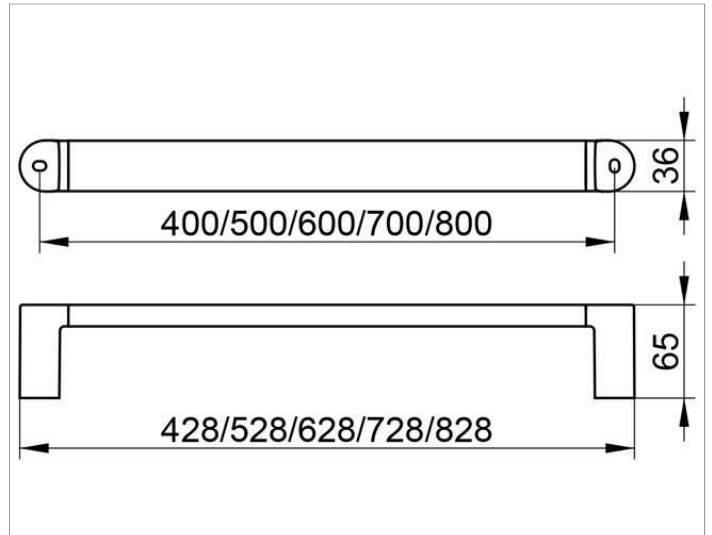

Elegance NEW
31601010400 Grab bar

PRODUCT

DRAWING

PRODUCT ATTRIBUTES

for horizontal or vertical installation

SURFACE

chrome-plated

DIMENSION

428 mm

NOTE

Maximum load: 115 kg

From 928 mm long models are provided with a third wall mounting set.

Can't be combined with shower seat.

SPECIFICATIONS

KEUCO Elegance grab rail 31601010400

Chrome-plated grab rail

Elegant, oval profile,

slightly shaped surfaces in a timeless design,

solid wall mounting in zinc cast,

easy to clean

Getting up and down up to 110 kg load capacity

Axle measurement 400 mm,

Total width of 428 mm

Projection 65 mm

incl. corrosion-free mounting material

The restoring of a tip-up seat is not possible!