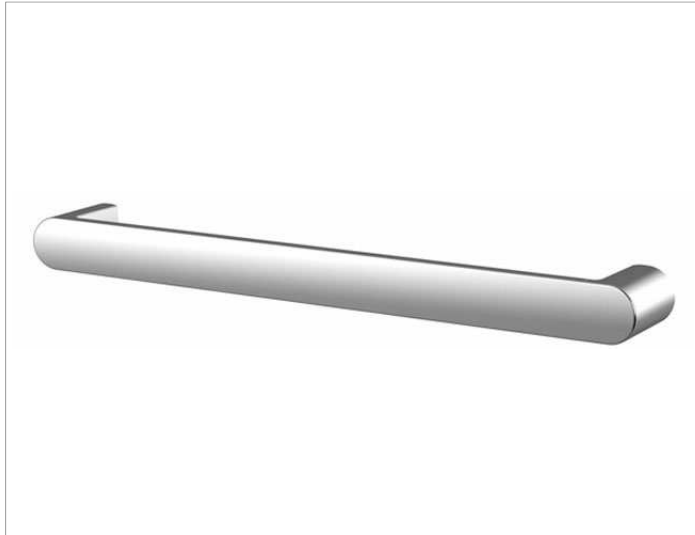

Elegance NEW
31601010400 Grab bar

PRODUCT

DRAWING

PRODUCT ATTRIBUTES

for horizontal or vertical installation

SURFACE

chrome-plated

DIMENSION

428 mm

NOTE

Maximum load: 115 kg

From 928 mm long models are provided with a third wall mounting set.

Can't be combined with shower seat.

SPECIFICATIONS

KEUCO Elegance grab rail 31601010400

Chrome-plated grab rail

Elegant, oval profile,

slightly shaped surfaces in a timeless design,

solid wall mounting in zinc cast,

easy to clean

Getting up and down up to 110 kg load capacity

Axle measurement 400 mm,

Total width of 428 mm

Projection 65 mm

incl. corrosion-free mounting material

The restoring of a tip-up seat is not possible!