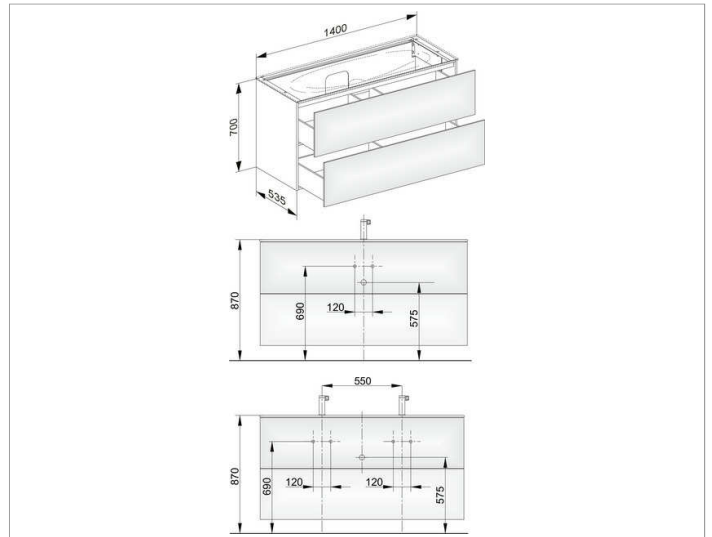

Edition 11

31362XX0000 Vanity unit

PRODUCT

DRAWING

PRODUCT ATTRIBUTES

compatible with ceramic washbasin Article No. 31160
and Varicor washbasin to measure
2 drawer fronts with push-to-open mechanism
incl. odour trap made of plastic 1 1/4 x 32

EQUIPMENT

- 4 sliding storage boxes (190 x 70 x 413 mm)

SURFACE

37, 38, 39

DIMENSION

1400 x 700 x 535 mm

NOTE

When ordering please ensure to replace XX, YY, ZZ or WW with appropriate number for the chosen carcass and front finish combinations