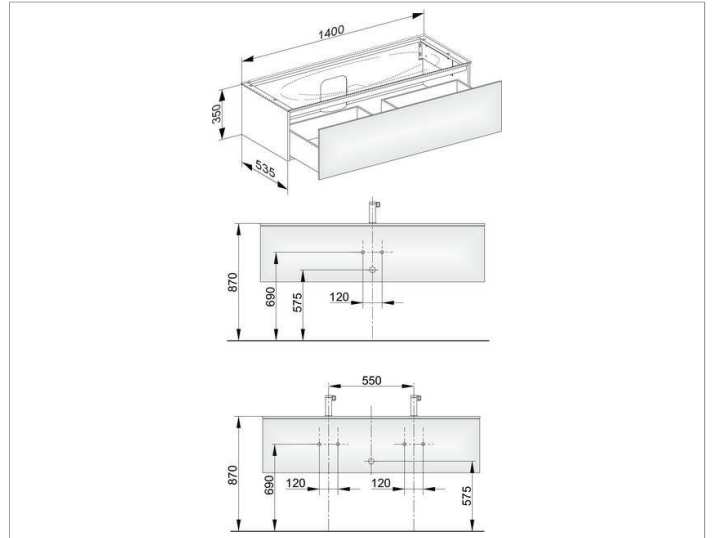

Edition 11

31361XX0100 Vanity unit

PRODUCT

DRAWING

PRODUCT ATTRIBUTES

compatible with ceramic washbasin Article No. 31160 and Varicor washbasin to measure
 1 drawer front with push-to-open mechanism with LED interior lighting, automatic on-off function
 warm-white light colour
 incl. odour trap made of plastic 1 1/4 x 32

EQUIPMENT

- 2 sliding storage boxes (190 x 70 x 413 mm)

SURFACE

37, 38, 39

DIMENSION

1400 x 350 x 535 mm

NOTE

Power socket is required for LED interior lighting. See fitting instructions for details.