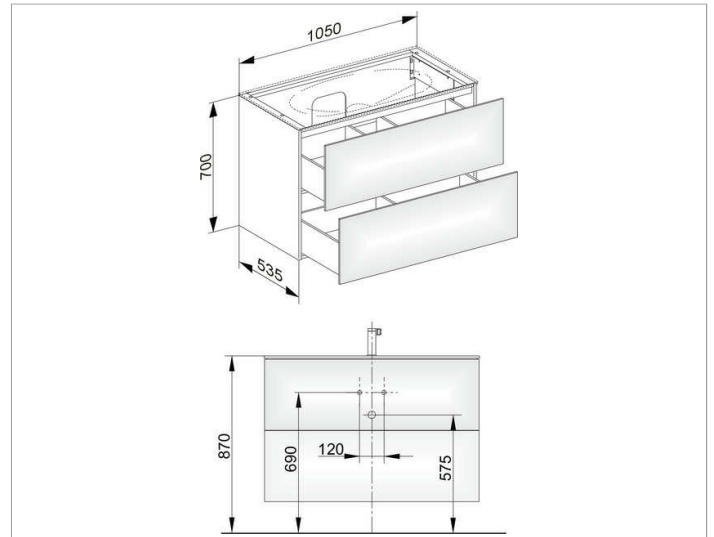

Edition 11

31352XX0100 Vanity unit

**PRODUCT**

**DRAWING**

**PRODUCT ATTRIBUTES**

compatible with ceramic washbasin Article No. 31150 and Varicor washbasin to measure  
 2 drawer fronts with push-to-open mechanism with LED interior lighting, automatic on-off function  
 warm-white light colour  
 incl. odour trap made of plastic 1 1/4 x 32

**EQUIPMENT**

- 2 sliding storage boxes (190 x 70 x 413 mm)

**SURFACE**

37, 38, 39

**DIMENSION**

1050 x 700 x 535 mm

**NOTE**

Power socket is required for LED interior lighting. See fitting instructions for details.