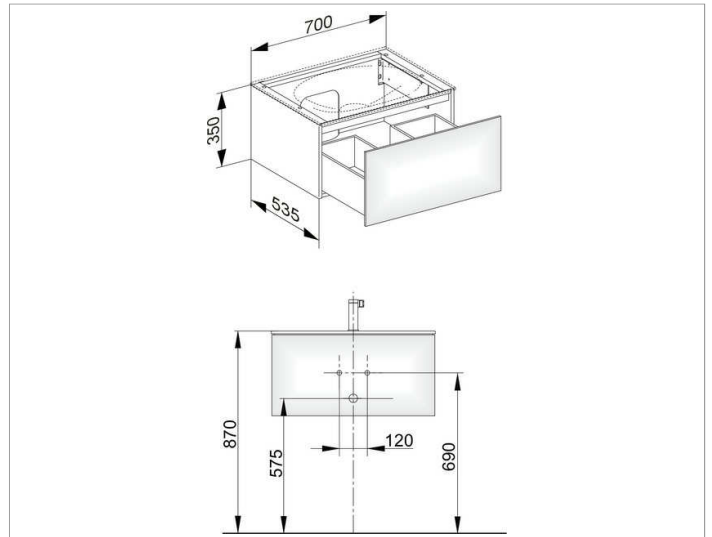

Edition 11

31341XX0100 Vanity unit

PRODUCT

DRAWING

PRODUCT ATTRIBUTES

compatible with ceramic washbasin Article No. 31140
 and Varicor washbasin to measure
 1 drawer front with push-to-open mechanism
 with LED interior lighting, automatic on-off function
 warm-white light colour
 incl. odour trap made of plastic 1 1/4 x 32

SURFACE

37, 38, 39

DIMENSION

700 x 350 x 535 mm

NOTE

Power socket is required for LED interior lighting. See fitting instructions for details.

When ordering please ensure to replace XX, YY, ZZ or WW with appropriate number for the chosen carcass and front finish combinations.