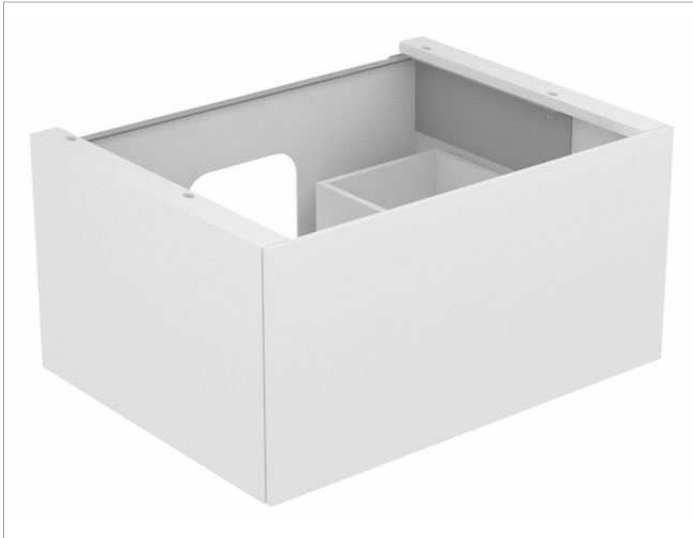

Edition 11

31341XX0100 Vanity unit

PRODUCT

DRAWING

PRODUCT ATTRIBUTES

compatible with ceramic washbasin Article No. 31140
 and Varicor washbasin to measure
 1 drawer front with push-to-open mechanism
 with LED interior lighting, automatic on-off function
 warm-white light colour
 incl. odour trap made of plastic 1 1/4 x 32

SURFACE

37, 38, 39

DIMENSION

700 x 350 x 535 mm

NOTE

Power socket is required for LED interior lighting. See fitting instructions for details.

When ordering please ensure to replace XX, YY, ZZ or WW with appropriate number for the chosen carcass and front finish combinations.