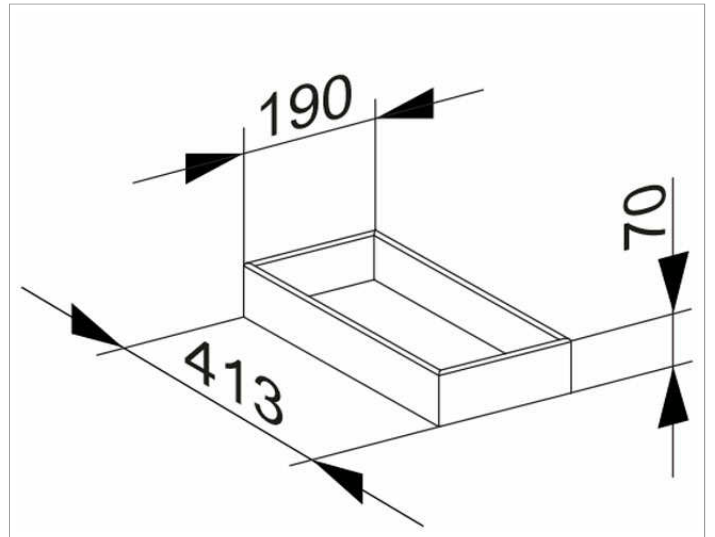

Edition 11

31300510000 Storage box

**PRODUCT**

**DRAWING**

**PRODUCT ATTRIBUTES**

slides, compatible with the drawer fronts of the Edition 11

**SURFACE**

white

**DIMENSION**

190 x 70 x 413 mm

**NOTE**

For an additional order of the sliding storage box Article No. 31300, be aware that not every extractable front of the Edition 11 is equipped with the slide tracks necessary for this item. (see notes of the respective piece of furniture).

In general, an extractable front with a pipe cutaway and a width of 700 mm does not have slide tracks.