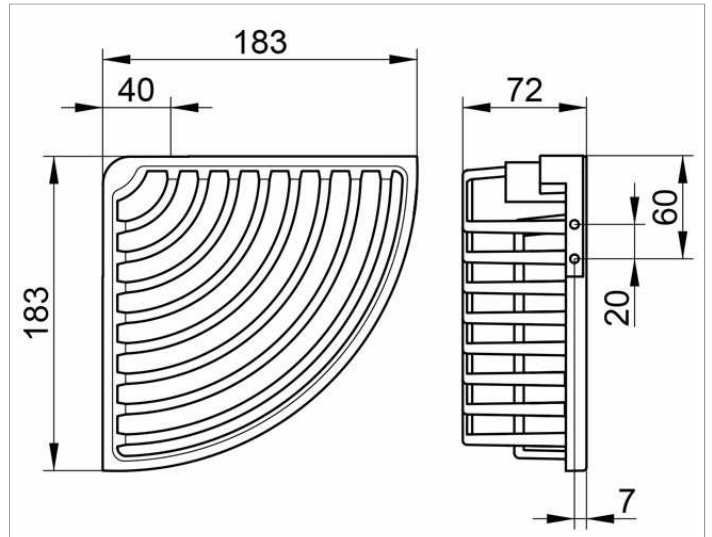

Shower shelves

24944010100 Sponge basket for corner installation

PRODUCT

DRAWING

PRODUCT ATTRIBUTES

removable, with concealed fastening screws

SURFACE

chrome-plated

SPECIFICATIONS

KEUCO SPONGE WIRE BASKET for corner installation, wall mounted, 24944010100
 chrome-plated sponge wire basket for corner installation in a functional design,
 easy to clean, removable
 total depth 180 mm, width 263 mm, height 72 mm,
 leg length 186 mm
 with concealed fastening screws
 incl. corrosion-free mounting material