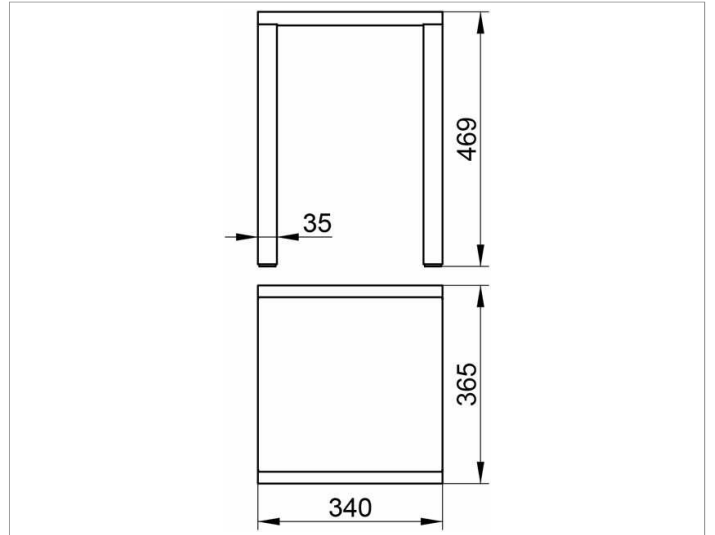

Plan  
14982010051 Bathroom stool

**PRODUCT**

**DRAWING**

**PRODUCT ATTRIBUTES**

also suitable for showers

**SURFACE**

chrome-plated/white (RAL 9010)

**NOTE**

Maximum load: 100 kg

**SPECIFICATIONS**

KEUCO PLAN bathroom stool 14982010051 with two chrome-plated, antislip legs, 35 mm x 12 mm, chrome-plated cylindric handle, seat white (RAL 9010) made from Polypropylene 340 x 365 mm, seat height 469 mm, load capacity up to 100 kg