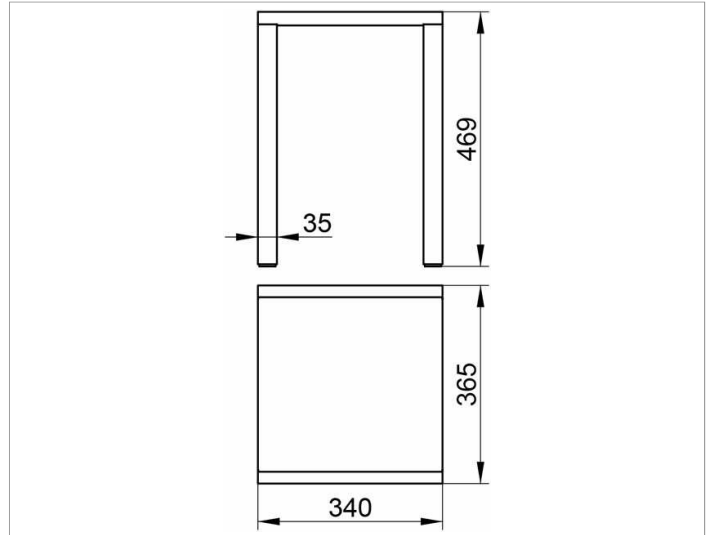

Plan
14982010037 Bathroom stool

PRODUCT

DRAWING

PRODUCT ATTRIBUTES

also suitable for showers

SURFACE

chrome-plated/dark grey (RAL 7021)

NOTE

Maximum load: 100 kg

SPECIFICATIONS

KEUCO PLAN bathroom stool 14982010037 with two chrome-plated, antislip legs, 35 mm x 12 mm, chrome-plated cylindric handle, seat dark grey (RAL 7021) made from Polypropylene, 340 x 365 mm, seat height 469 mm, load capacity up to 100 kg