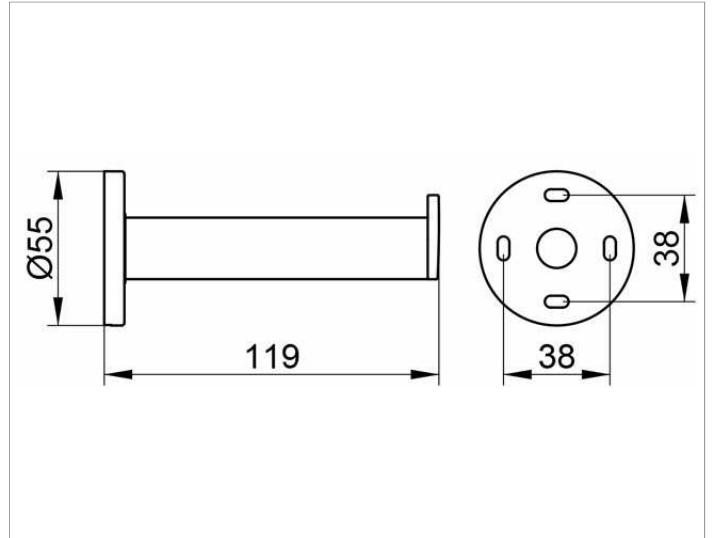

**Plan**  
**14963070000 Spare paper holder**

**PRODUCT**

**DRAWING**

**SURFACE**  
 stainless steel

**SPECIFICATIONS**

KEUCO PLAN spare toilet paper holder 14963070000  
 high grade stainless steel in a stylish yet functional design  
 wall mounted, round décor wall disc, diameter 56 mm  
 easy to clean  
 depth 122 mm  
 The spare toilet paper holder is fitted with 2 hidden fixing points  
 incl. corrosion-free mounting material