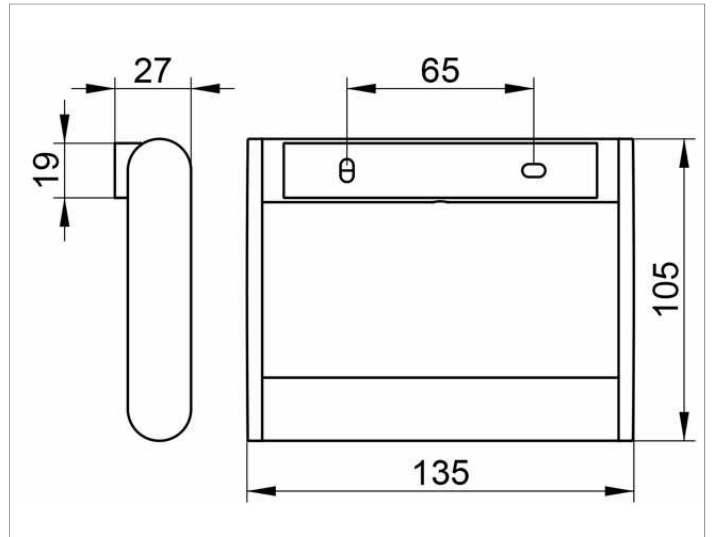

**Plan**  
**14961070000 Toilet paper holder**

**PRODUCT**

**DRAWING**

**PRODUCT ATTRIBUTES**

for 100/120 mm wide paper rolls,  
 with anti-theft device

**SURFACE**

stainless steel

**SPECIFICATIONS**

KEUCO PLAN toilet paper holder 14961070000  
 Toilet paper holder in high grade stainless steel, in a stylish yet functional design  
 closed version  
 suitable for 100/120 mm wide toilet rolls  
 double anti-theft device, suitable for public areas  
 width 135 mm, height 105 mm, projection 27 mm  
 The toilet paper holder is fitted with 2 hidden fixing points  
 incl. corrosion-free mounting material