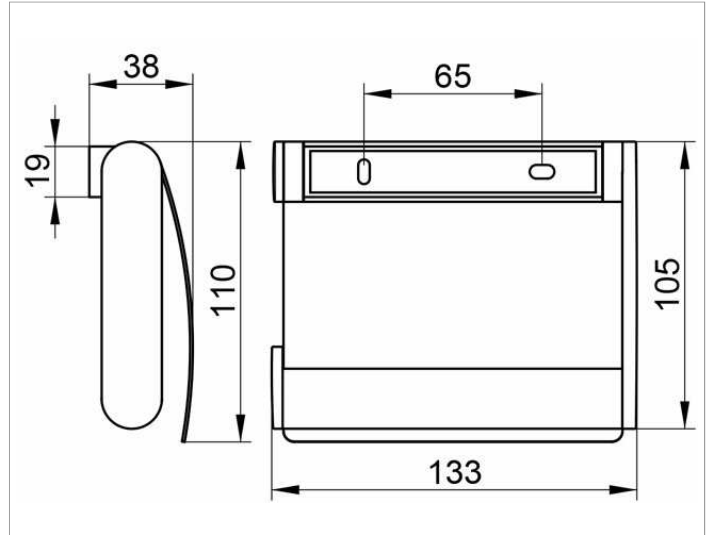

Plan
14960010000 Toilet paper holder

PRODUCT

DRAWING

PRODUCT ATTRIBUTES

with lid
for 100/120 mm wide paper rolls

SURFACE

chrome-plated

SPECIFICATIONS

KEUCO PLAN toilet paper holder 14960010000
chrome-plated toilet paper holder in a stylish yet functional design
with a beautiful curved lid
suitable for 100/120 mm wide toilet rolls
width 133 mm, height 110 mm, projection 38 mm
The toilet paper holder is fitted with 2 hidden fixing points
incl. corrosion-free mounting material