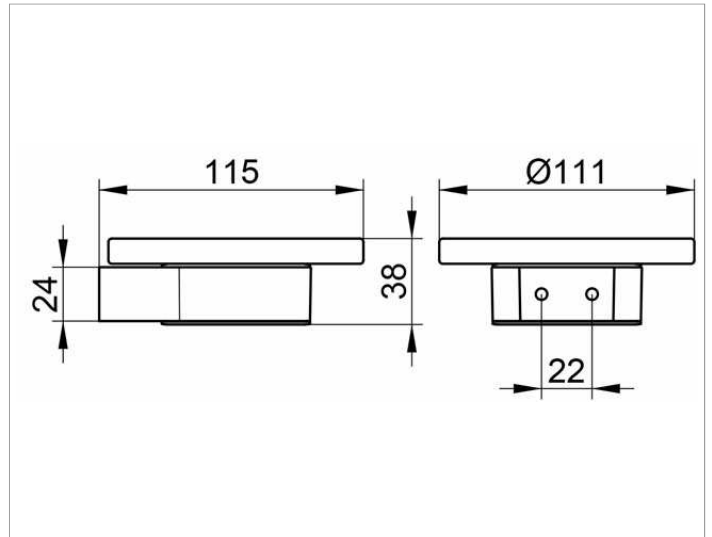

Plan
14955079000 Soap holder

PRODUCT

DRAWING

PRODUCT ATTRIBUTES

complete with crystal soap dish

SURFACE

stainless steel

SPECIFICATIONS

KEUCO PLAN soap holder 14955079000
 Soap holder in high grade stainless steel, in a stylish yet functional design
 Complete with a removable crystal soap dish, (diameter 111 mm),
 Easy to clean,
 Width 111 mm, height 37 mm, projection 115 mm
 The soap holder is fitted with 2 hidden fixing points
 incl. corrosion-free mounting material