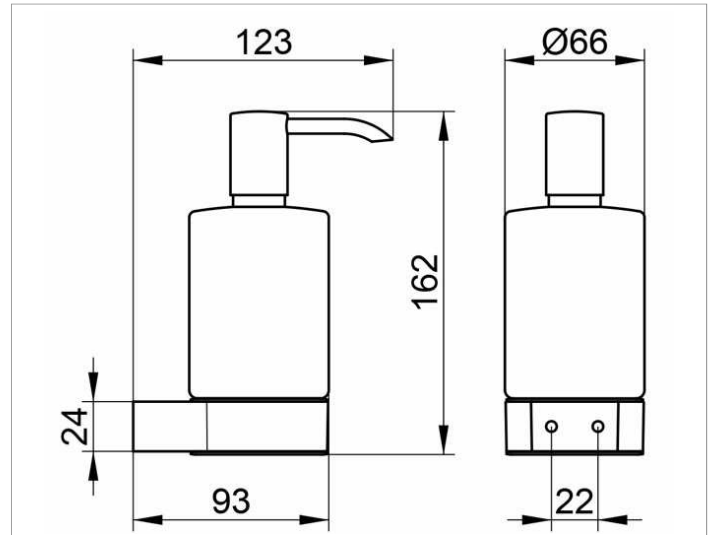

**Plan**  
**14953079000 Lotion dispenser**

**PRODUCT**

**DRAWING**

**PRODUCT ATTRIBUTES**

crystal glass matt, complete with holder and pump  
 Capacity: approx. 250 ml  
 Dosage: approx. 0,5 ml/stroke

**SURFACE**

stainless steel

**SPECIFICATIONS**

KEUCO PLAN lotion dispenser 14953079000, for wall installation (250 ml)  
 Lotion dispenser in high grade stainless steel  
 Wall mounted model complete with a removable crystal glass insert  
 For easy cleaning and filling,  
 An exchangeable, high-class and long-lasting pump,  
 Capacity: 250 ml, for standard liquid soap,  
 Dosage: approx. 0.5 ml/stroke,  
 Base diameter: 66 mm, height 162 mm,  
 Projection: 96 mm  
 The lotion dispenser is fitted with 2 hidden fixing points  
 incl. corrosion-free mounting material