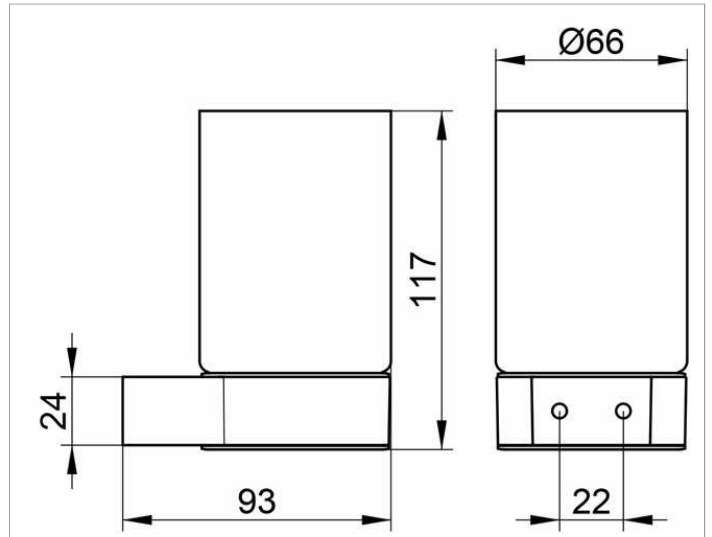

**Plan**  
**14950079000 Tumbler holder**

**PRODUCT**

**DRAWING**

**PRODUCT ATTRIBUTES**

complete with crystal glass tumbler

**SURFACE**

stainless steel

**SPECIFICATIONS**

KEUCO PLAN tumbler holder 14950079000  
 Tumbler holder in high grade stainless steel, in a stylish yet functional design  
 Complete with crystal glass tumbler (diameter 66 mm), easy to clean,  
 Width 66 mm, height 116 mm, projection 93 mm  
 The tumbler holder is fitted with 2 hidden fixing points  
 incl. corrosion-free mounting material