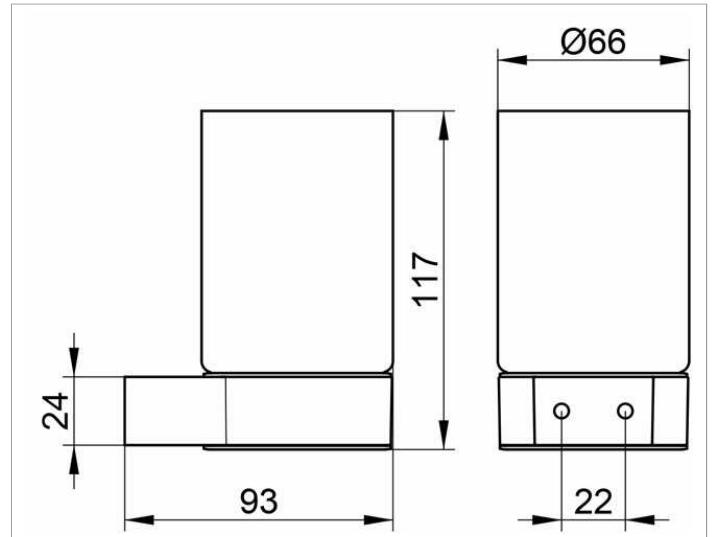

Plan
14950019000 Tumbler holder

PRODUCT

DRAWING

PRODUCT ATTRIBUTES

complete with crystal glass tumbler

SURFACE

chrome-plated

SPECIFICATIONS

KEUCO PLAN tumbler holder 14950019000
Chrome-plated tumbler holder in a stylish yet functional design
Complete with crystal glass tumbler (diameter 66 mm), easy to clean,
Width 66 mm, height 116 mm, projection 93 mm
The tumbler holder is fitted with 2 hidden fixing points
incl. corrosion-free mounting material