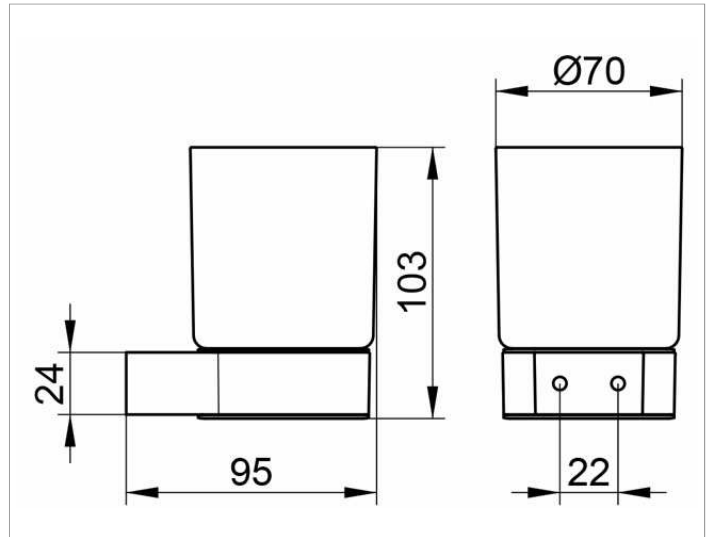

Plan
14950010100 Tumbler holder

PRODUCT

DRAWING

PRODUCT ATTRIBUTES

complete with acrylic glass tumbler

SURFACE

chrome-plated

SPECIFICATIONS

KEUCO PLAN tumbler holder 14950010100
 Chrome-plated tumbler holder in a stylish yet functional design
 Complete with acrylic glass tumbler (diameter 66 mm), easy to clean,
 Width 66 mm, height 116 mm, projection 93 mm
 The tumbler holder is fitted with 2 hidden fixing points
 incl. corrosion-free mounting material