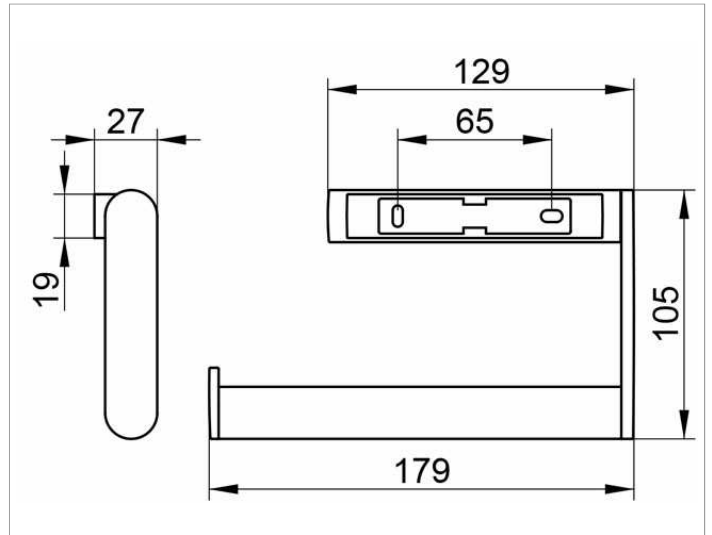

Plan  
14922070000 Towel ring

**PRODUCT**

**DRAWING**

**PRODUCT ATTRIBUTES**

small model

**SURFACE**

stainless steel

**SPECIFICATIONS**

KEUCO PLAN towel ring 14922010000

Towel ring in high grade stainless steel, in a stylish yet functional design

Small model, open form, rectangular

Towel arm swivels, load bearing up to 25 kg, anti static, easy to clean

Width 179 mm, height 105 mm

The towel ring is fitted with 2 hidden fixing points  
incl. corrosion-free mounting material