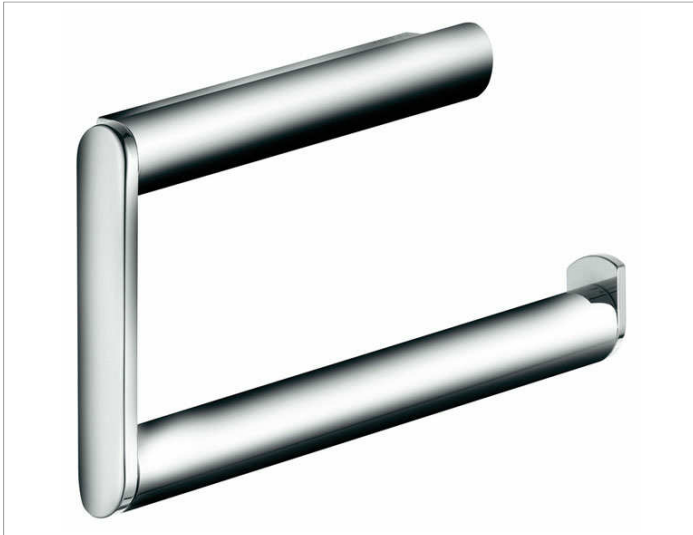

Plan  
14922070000 Towel ring

**PRODUCT**

**DRAWING**

**PRODUCT ATTRIBUTES**

small model

**SURFACE**

stainless steel

**SPECIFICATIONS**

KEUCO PLAN towel ring 14922010000

Towel ring in high grade stainless steel, in a stylish yet functional design

Small model, open form, rectangular

Towel arm swivels, load bearing up to 25 kg, anti static, easy to clean

Width 179 mm, height 105 mm

The towel ring is fitted with 2 hidden fixing points  
incl. corrosion-free mounting material