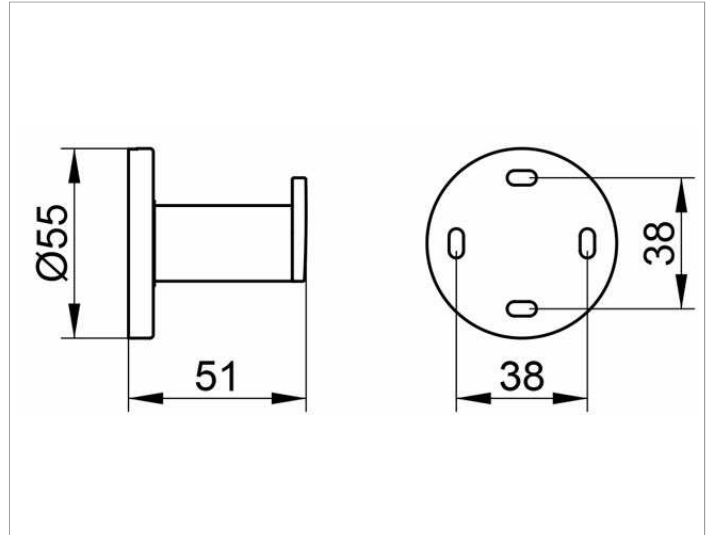

Plan
14914070000 Towel hook

PRODUCT

DRAWING

SURFACE
 stainless steel

DIMENSION
 52 mm

SPECIFICATIONS

KEUCO PLAN towel hook 14914070000
 Stainless steel towel hook
 In a stylish yet functional design
 Easy to clean
 With round rosette, Ø 55 mm, depth 51 mm
 The towel hook is fitted with 2 hidden fixing points
 incl. corrosion-free mounting material