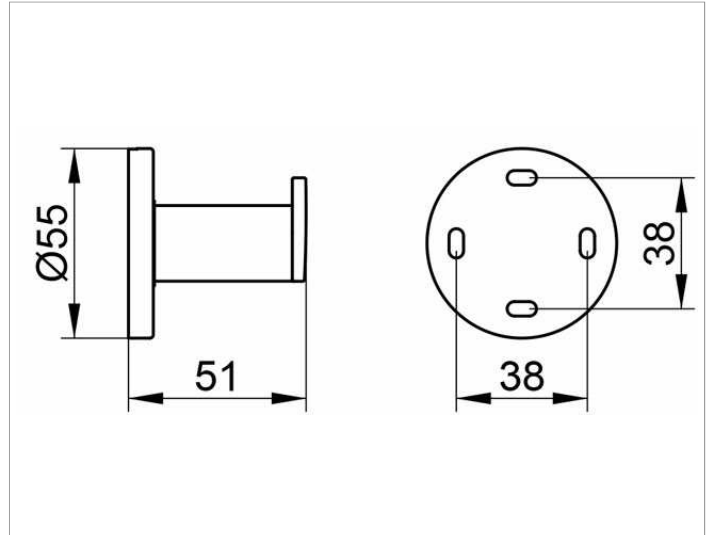

**Plan**  
**1491401000 Towel hook**

**PRODUCT**

**DRAWING**

**SURFACE**

chrome-plated

**DIMENSION**

52 mm

**SPECIFICATIONS**

KEUCO PLAN towel hook 1491401000  
 chrome-plated towel hook  
 In a stylish yet functional design  
 Easy to clean  
 With round rosette, Ø 55 mm, depth 51 mm  
 The towel hook is fitted with 2 hidden fixing points  
 incl. corrosion-free mounting material