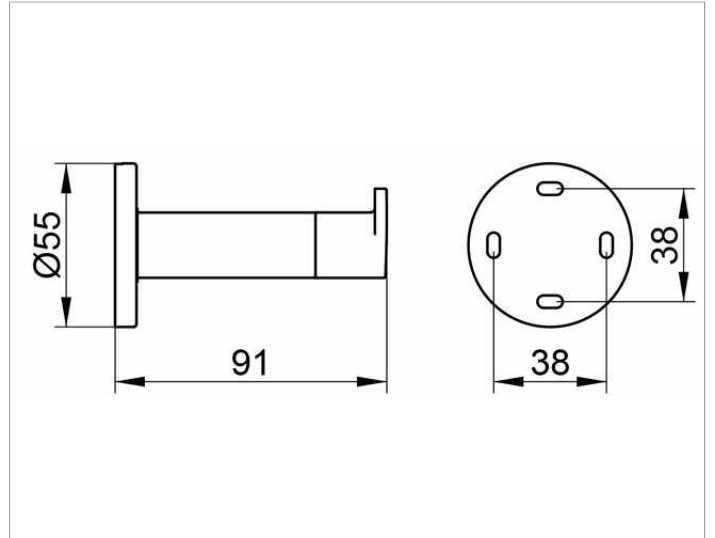

Plan
14911010000 Towel hook

PRODUCT

DRAWING

PRODUCT ATTRIBUTES

with door buffer, black

SURFACE

chrome-plated

DIMENSION

91 mm

SPECIFICATIONS

KEUCO PLAN towel hook 14911010000
 Chrome-plated towel hook, in a stylish yet functional design
 Buffer black ABS synthetic
 Rosette Ø 55 mm
 Easy to clean
 Depth 91 mm
 The towel hook is fitted with 2 hidden fixing points
 incl. corrosion-free mounting material