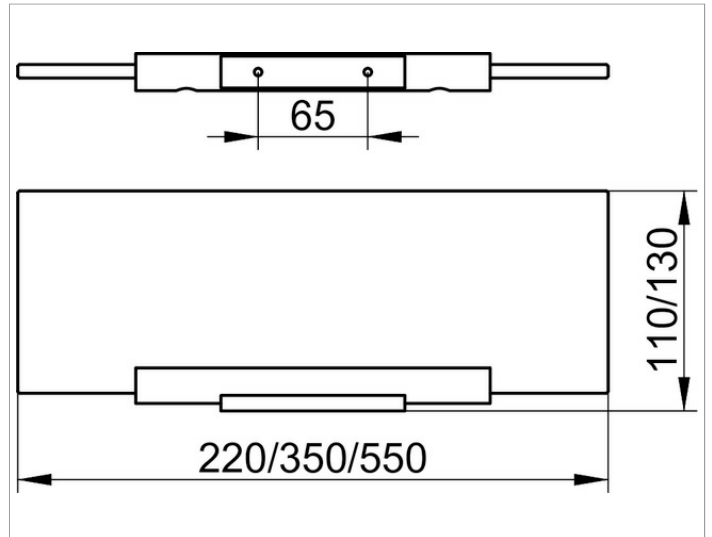

Plan
14910070000 Shelf bracket

PRODUCT

DRAWING

PRODUCT ATTRIBUTES

without shelf

SURFACE

stainless steel

NOTE

Bracket and shelf to be ordered separately.

SPECIFICATIONS

KEUCO PLAN shelf bracket 14910070000 without glass shelf
 shelf bracket in high grade stainless steel,
 In a stylish yet functional design
 Suitable glass shelf, article 14910
 Width 210 mm, height 22 mm
 incl. corrosion-free mounting material
 shelf to be ordered separately!