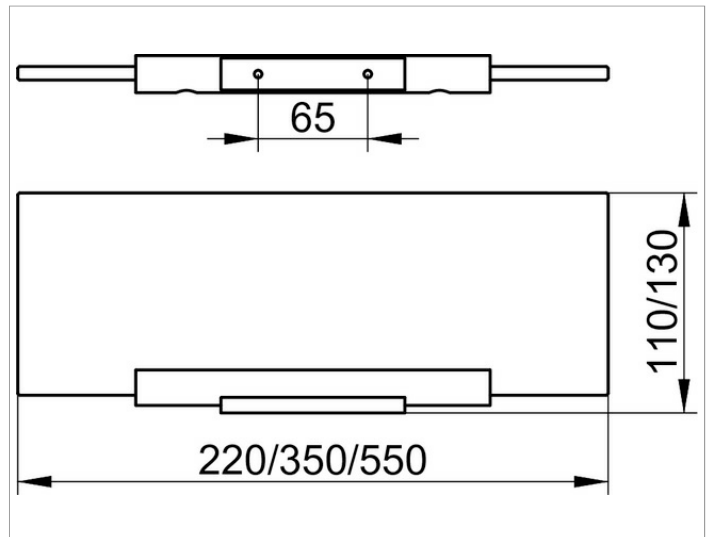

**Plan**  
**14910010000 Shelf bracket**

**PRODUCT**

**DRAWING**

**PRODUCT ATTRIBUTES**

without shelf

**SURFACE**

chrome-plated

**NOTE**

Bracket and shelf to be ordered separately.

**SPECIFICATIONS**

KEUCO PLAN shelf bracket 14910010000 without glass shelf  
 Chrome-plated shelf bracket  
 In a stylish yet functional design  
 Suitable glass shelf, article 14910  
 Width 210 mm, height 22 mm  
 incl. corrosion-free mounting material  
 shelf to be ordered separately!