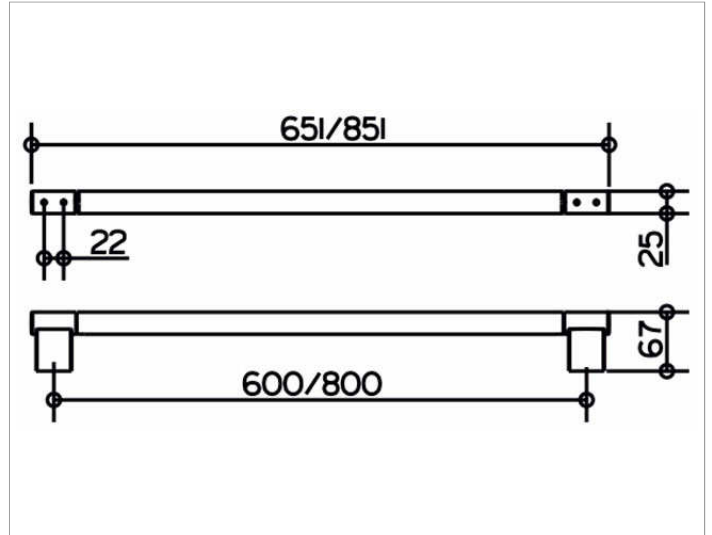

Plan
14901070800 Towel rail

PRODUCT

DRAWING

SURFACE

stainless steel

DIMENSION

800 mm

SPECIFICATIONS

KEUCO PLAN towel rail 14901070800
stainless steel towel rail, in a stylish yet functional design
anti static, easy to clean
Centre to centre 800 mm with overall width of 851 mm
depth 67 mm
The towel rail is fitted with 4 hidden fixing points
incl. corrosion-free mounting material