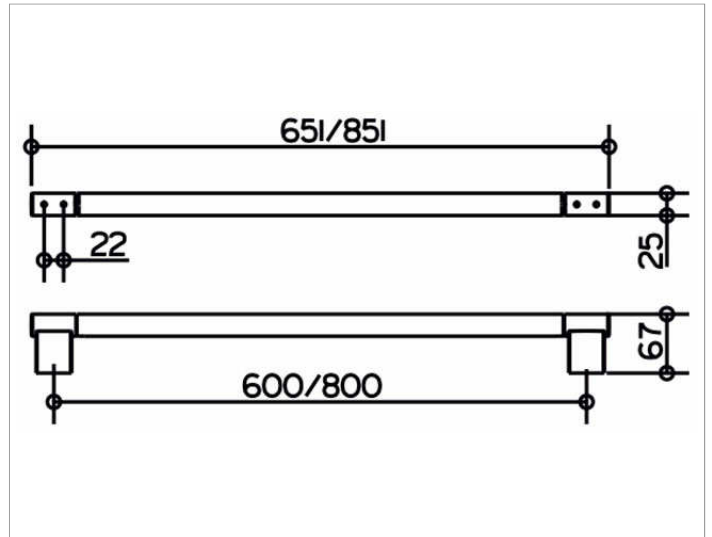

Plan
14901070600 Towel rail

PRODUCT

DRAWING

SURFACE
 stainless steel

DIMENSION
 600 mm

SPECIFICATIONS

KEUCO PLAN towel rail 14901070600
 stainless steel towel rail, in a stylish yet functional design
 anti static, easy to clean
 Centre to centre 600 mm with overall width of 651 mm
 depth 67 mm
 The towel rail is fitted with 4 hidden fixing points
 incl. corrosion-free mounting material